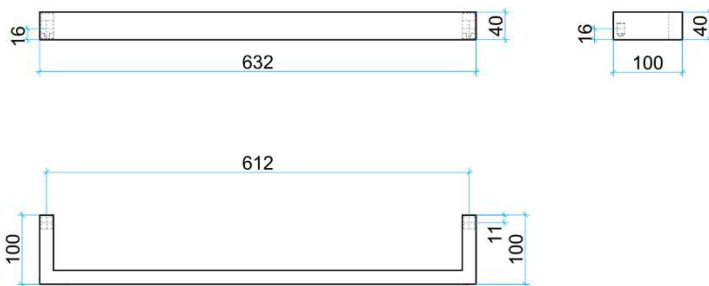

Thermorail Towel Rails 12V

Electric Heated Towel Rails for use in bathrooms

Stock Code	Finish	Size (mm)	Output (W)	No. of Bars
DSS6B	Matt Black	W632 x H40 x D100	23 Watts	1

PLEASE NOTE: Specifications are for information purposes only. Whilst every effort has been made to ensure the product specifications are accurate, due to continuing product development and improvement the specifications are subject to change. Specifications can be used to rough in and fit timber supports in the wall however we recommend no holes are drilled without having the product on site or verifying the details with the manufacturer. Thermogroup cannot be held liable or responsible for errors due to updated specifications.