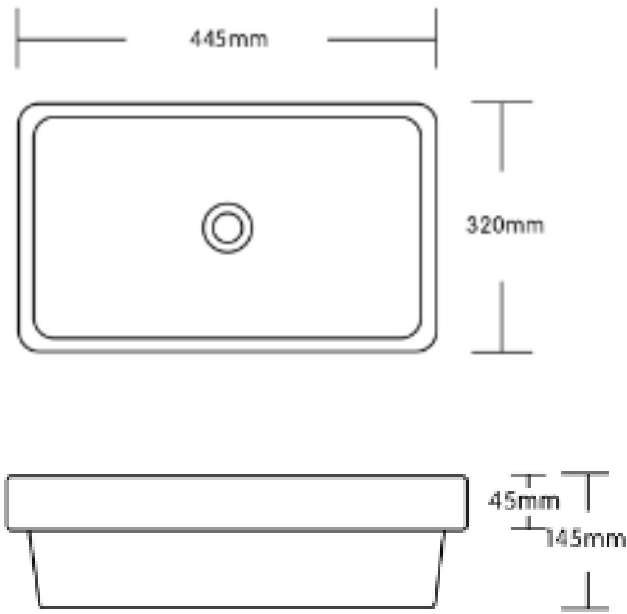

REGGIO

Semi inset basin

- Vitreous china GLOSS white basin
- Modern design with Thin edges
- 445 x 145h overall or 45mm high when inset
- No tap hole
- No overflow
- 32mm Plug & washer required - sold separately

SKU: 1630872

swan | bathrooms

swanbathrooms.com.au | 1800 571 060

Disclaimer: Dimensions are nominal measurements only and are subject to change without notice. Always use physical products for setouts and roughing in, as specification drawings can vary from actual product received.