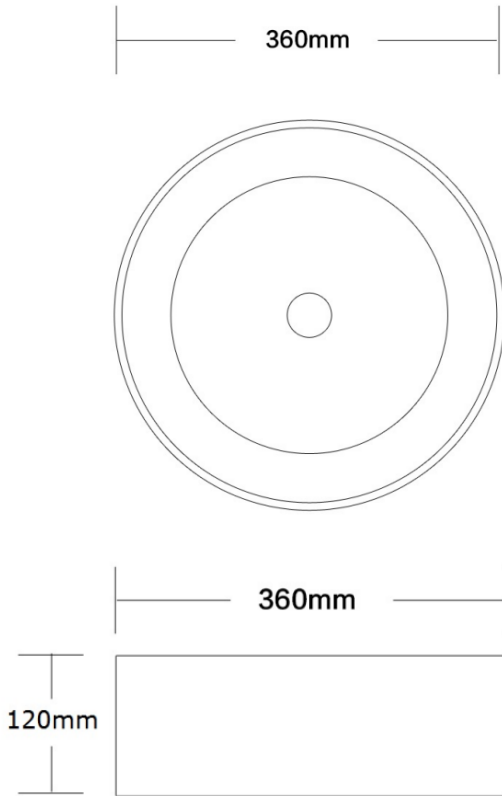

## Counter top basin

- Vitreous china MATTE BLACK
- Thin edges
- 355 x 120h
- No tap hole
- No overflow
- 32mm Plug & washer required - sold separately

SKU: 1630863

**swan** | bathrooms

swanbathrooms.com.au | 1800 571 060

**Disclaimer:** Dimensions are nominal measurements only and are subject to change without notice.  
Always use physical products for setouts and roughing in, as specification drawings can vary from actual product received.