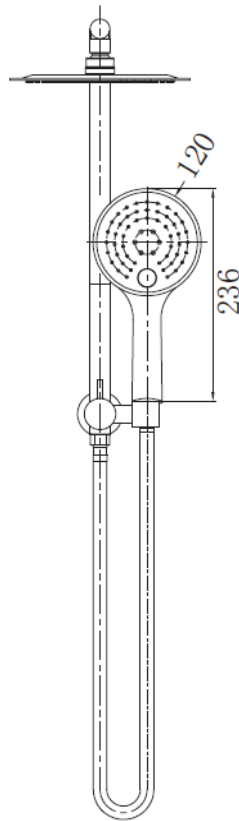

ELGIN

Combination Shower

- 2 in 1 Twin Shower
- 250mm Round Brass Rain Shower head
- Curved Arm
- Hand Shower - 3 Function Spray Pattern
- Push Button Handpiece Control
- Smooth PVC Hose
- 3 Star WELS - 8.5/LPM
- Brushed Nickel
- Retro fit - G1/2 thread adaptor

SKU: 1630833

swan | bathrooms

swanbathrooms.com.au | 1800 571 060

Disclaimer: Dimensions are nominal measurements only and are subject to change without notice.
Always use physical products for setouts and roughing in, as specification drawings can vary from actual product received.