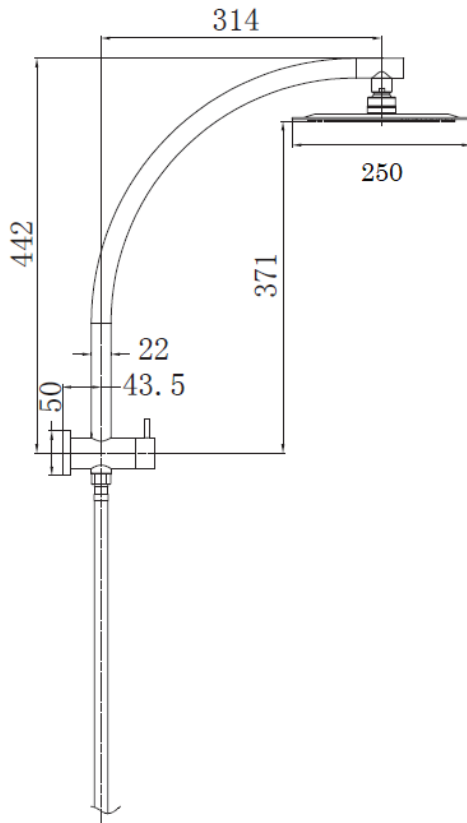

ELGIN

Combination Shower

- 2 in 1 Twin Shower
- 250mm Round Brass Rain Shower head
- Curved Arm
- Hand Shower - 3 Function Spray Pattern
- Push Button Handpiece Control
- Smooth PVC Hose
- 3 Star WELS - 8.5/LPM
- Brushed Nickel
- Retro fit - G1/2 thread adaptor

SKU: 1630833

swan | bathrooms

swanbathrooms.com.au | 1800 571 060

Disclaimer: Dimensions are nominal measurements only and are subject to change without notice.
Always use physical products for setouts and roughing in, as specification drawings can vary from actual product received.