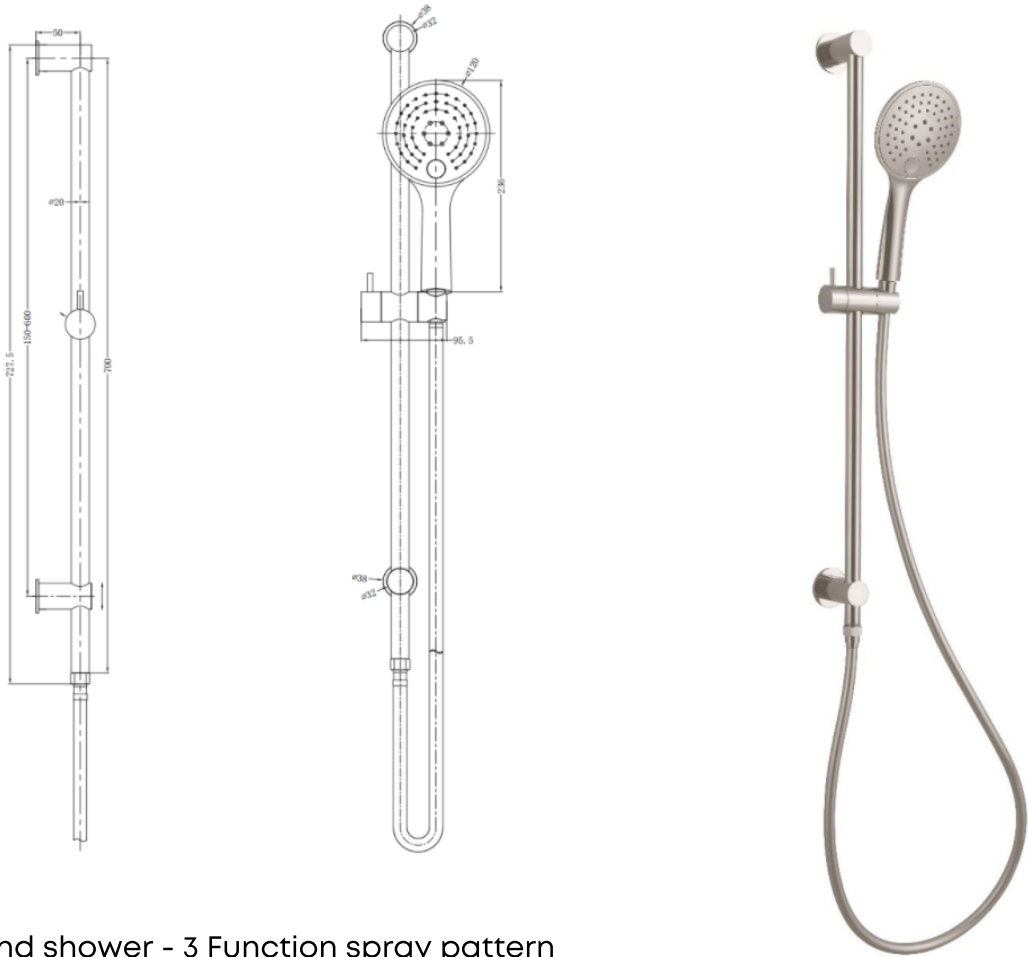

# ELGIN

## Shower Rail

- Hand shower - 3 Function spray pattern
- Hand Shower on Rail
- No Elbow - water inlet through top pillar of rail
- Smooth PVC Hose
- 4 Star WELS - 7.5/LPM
- Brushed Nickel

SKU: 1630830

**swan** | bathrooms