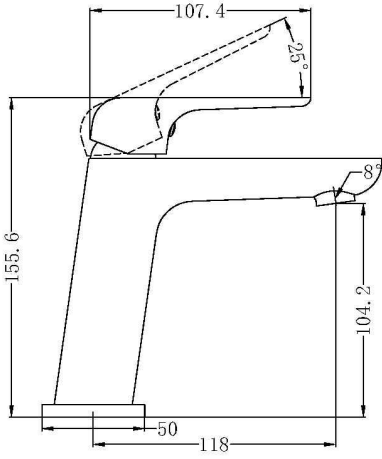


ELGIN PREMIUM RANGE

1630815
BASIN MIXER
5 STAR 5LPM

1630816
HIGH RISE BASIN MIXER FIXED
5 STAR 5LPM

1630818
BASIN / BATH MIXER & SPOUT
HANDLE ALWAYS ON RHS

MINIMAL SIZE
COVER PLATE

1630817
BATH OR SHOWER WALL
MIXER

1630819
LAUNDRY OR SINK MIXER
6 STAR 4.5 LPM

-
- SLIMLINE DESIGN
 - MODERN ROUNDED EDGE LOOK
 - 35MM CARTRIDGE
 - AVAILABLE IN BRIGHT CHROME / MATTE BLACK OR BRUSHED NICKEL FINISH

- MATCHES EITHER ROUND OR SQUARE ACCESSORIES
- DURABLE STURDY RANGE
- 15 YEAR WARRANTY ON CARTRIDGE

MEASUREMENTS ARE GUIDE ONLY
ALLOW FOR +/- VARIATIONS
HAVE ACTUAL ITEM ONSITE BEFORE COMMENCING WORKS

ELGIN PREMIUM RANGE

1630815
BASIN MIXER
5 STAR 5LPM

1630816
HIGH RISE BASIN MIXER FIXED
5 STAR 5LPM

1630818
BASIN / BATH MIXER & SPOUT
HANDLE ALWAYS ON RHS