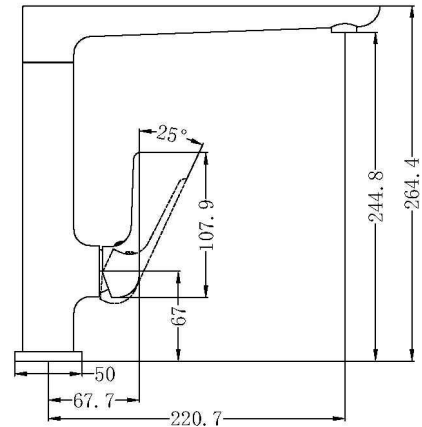

1630819
LAUNDRY OR SINK MIXER
6 STAR 4.5 LPM