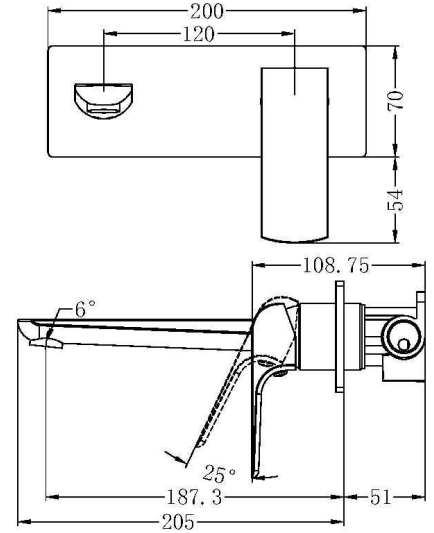

MEASUREMENTS ARE GUIDE ONLY
ALLOW FOR +/- VARIATIONS
HAVE ACTUAL ITEM ONSITE BEFORE COMMENCING WORKS

ELGIN PREMIUM RANGE

1630815
BASIN MIXER
5 STAR 5LPM

1630816
HIGH RISE BASIN MIXER FIXED
5 STAR 5LPM

1630818
BASIN / BATH MIXER & SPOUT
HANDLE ALWAYS ON RHS