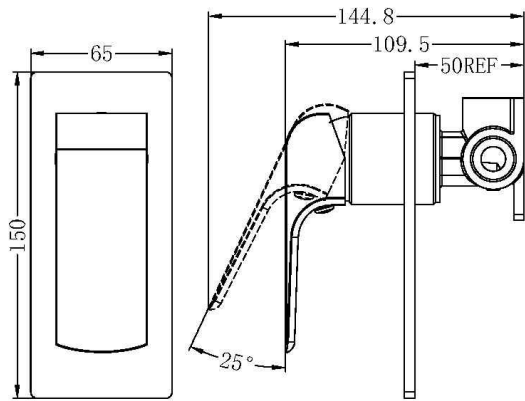

MEASUREMENTS ARE GUIDE ONLY
ALLOW FOR +/- VARIATIONS
HAVE ACTUAL ITEM ONSITE BEFORE COMMENCING WORKS

ELGIN PREMIUM RANGE

1630815
BASIN MIXER
5 STAR 5LPM

1630816
HIGH RISE BASIN MIXER FIXED
5 STAR 5LPM

1630818
BASIN / BATH MIXER & SPOUT
HANDLE ALWAYS ON RHS