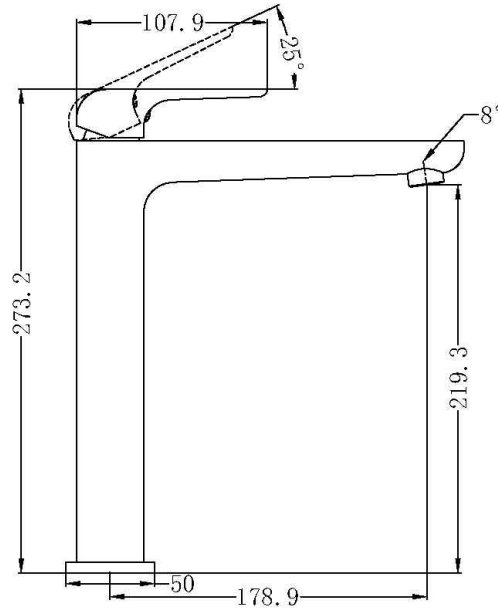


ELGIN PREMIUM RANGE

1630815
BASIN MIXER
5 STAR 5LPM

1630816
HIGH RISE BASIN MIXER FIXED
5 STAR 5LPM

1630818
BASIN / BATH MIXER & SPOUT
HANDLE ALWAYS ON RHS

MINIMAL SIZE
COVER PLATE

1630817
BATH OR SHOWER WALL
MIXER

MEASUREMENTS ARE GUIDE ONLY
ALLOW FOR +/- VARIATIONS
HAVE ACTUAL ITEM ONSITE BEFORE COMMENCING WORKS

ELGIN PREMIUM RANGE

1630815
BASIN MIXER
5 STAR 5LPM

1630816
HIGH RISE BASIN MIXER FIXED
5 STAR 5LPM

1630818
BASIN / BATH MIXER & SPOUT
HANDLE ALWAYS ON RHS