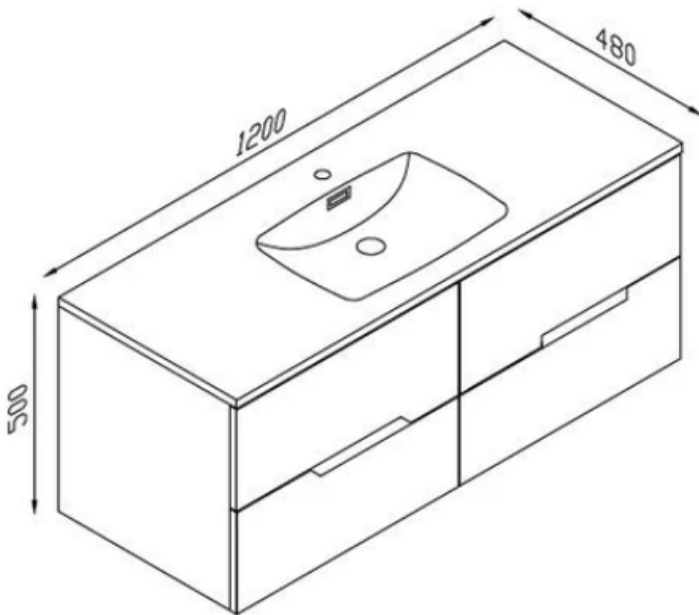

## 1200 VANITY

Aerial View

Front of Vanity

- Gloss white 4 drawer vanity - soft close
- 1200w x 480d x 500h
- Polystone gloss white top/basin - overflow
- 1 tap hole - tap sold separately
- Fingerpull
- 32mm waste - sold separately