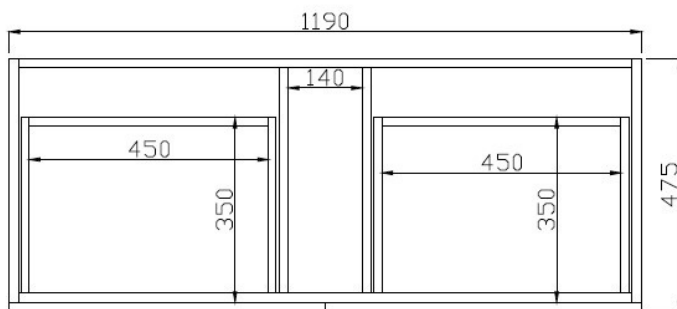

## 1200 VANITY

Aerial View

Front of Vanity

- Gloss white 4 drawer vanity - soft close
- 1200w x 480d x 500h
- Polystone gloss white top/basin - overflow
- 1 tap hole - tap sold separately
- Fingerpull
- 32mm waste - sold separately

SKU: 1630280

**swan** | bathrooms

swanbathrooms.com.au | 1800 571 060

**Disclaimer:** Dimensions are nominal measurements only and are subject to change without notice.  
Always use physical products for setouts and roughing in, as specification drawings can vary from actual product received.