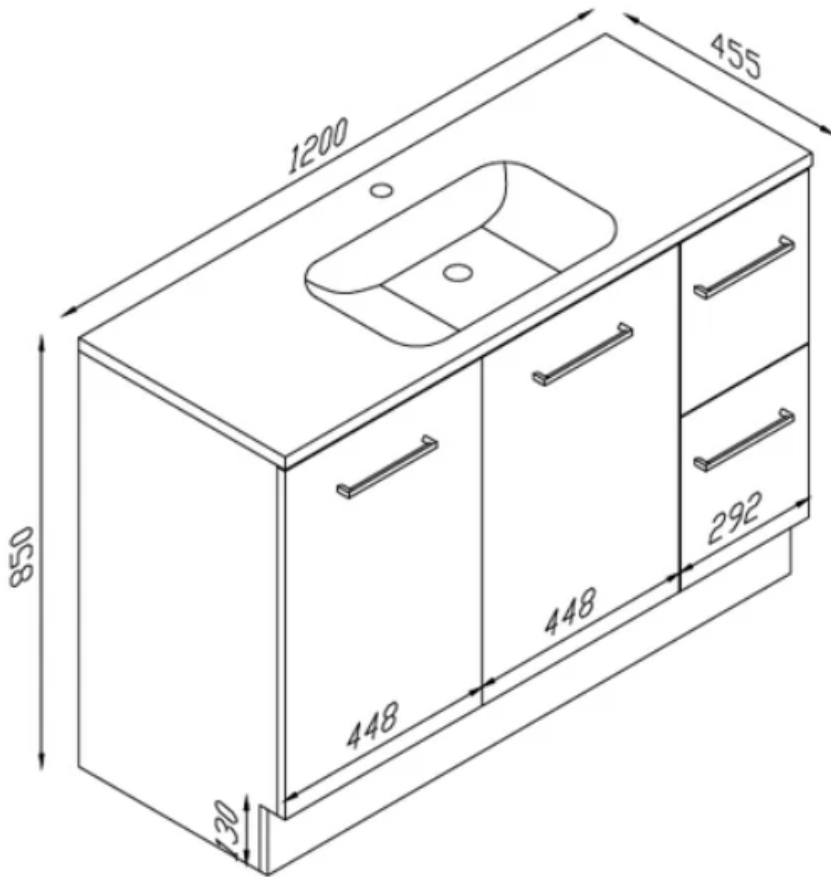

LODDON

1200 VANITY

- Gloss white 2 door / 2 drawer vanity - soft close
- 1200w x 455d x 850h
- Polystone gloss white top/basin - no overflow
- 1 tap hole - tap sold separately
- Includes: 1 x shelf
- Brushed chrome handles
- 32mm waste - sold separately

SKU: 1630269

swan | bathrooms

swanbathrooms.com.au | 1800 571 060

Disclaimer: Dimensions are nominal measurements only and are subject to change without notice.
Always use physical products for setouts and roughing in, as specification drawings can vary from actual product received.