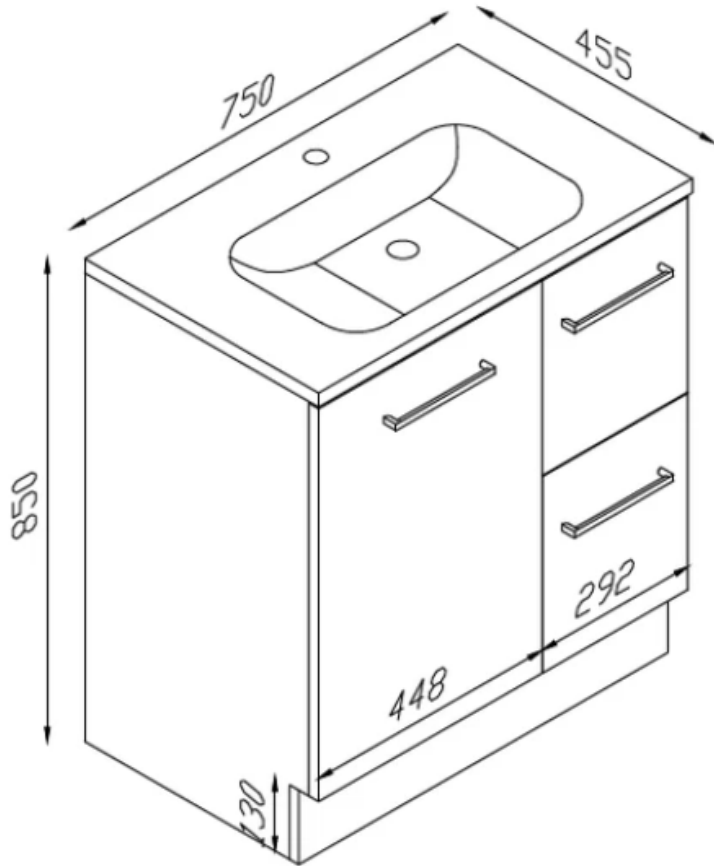

LODDON

750 VANITY

- Gloss white 2 door / 2 drawer vanity - soft close
- 750w x 455d x 850h
- Polystone gloss white top/basin - no overflow
- 1 tap hole - tap sold separately
- Includes: 1 x shelf
- Brushed chrome handles
- 32mm waste - sold separately

SKU: 1630267

swan | bathrooms

swanbathrooms.com.au | 1800 571 060

Disclaimer: Dimensions are nominal measurements only and are subject to change without notice.
Always use physical products for setouts and roughing in, as specification drawings can vary from actual product received.