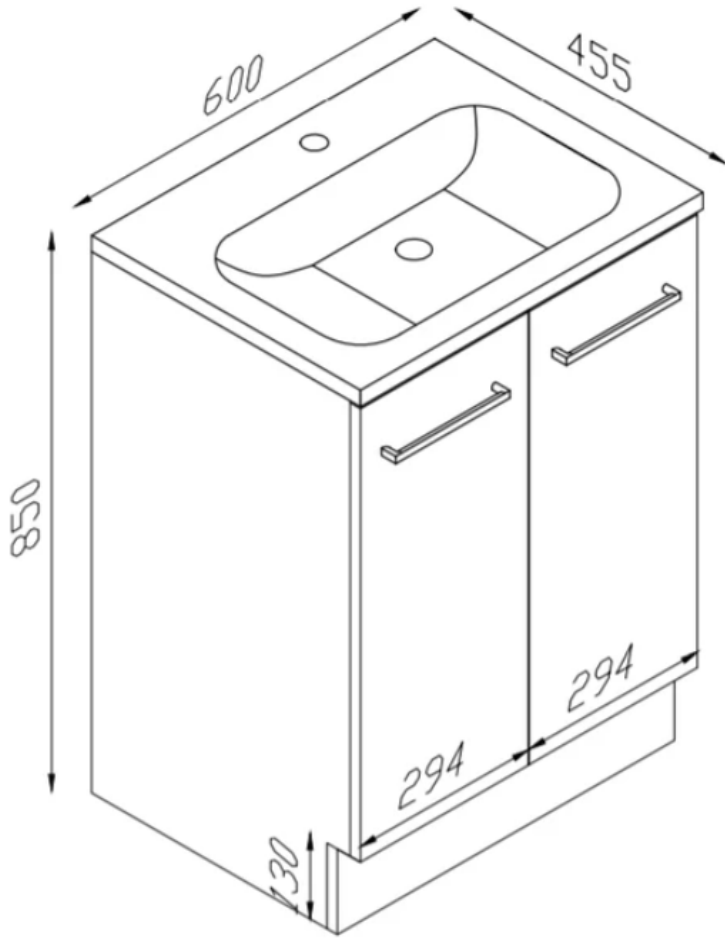

LODDON

600 VANITY

- Gloss white 2 door vanity - soft close
- 600w x 455d x 850h
- Polystone gloss white top/basin - no overflow
- 1 tap hole - Tap sold separately
- Includes: 1 shelf
- Brushed chrome handles
- 32mm waste - sold separately

SKU: 1630266

swan | bathrooms

swanbathrooms.com.au | 1800 571 060

Disclaimer: Dimensions are nominal measurements only and are subject to change without notice.
Always use physical products for setouts and roughing in, as specification drawings can vary from actual product received.