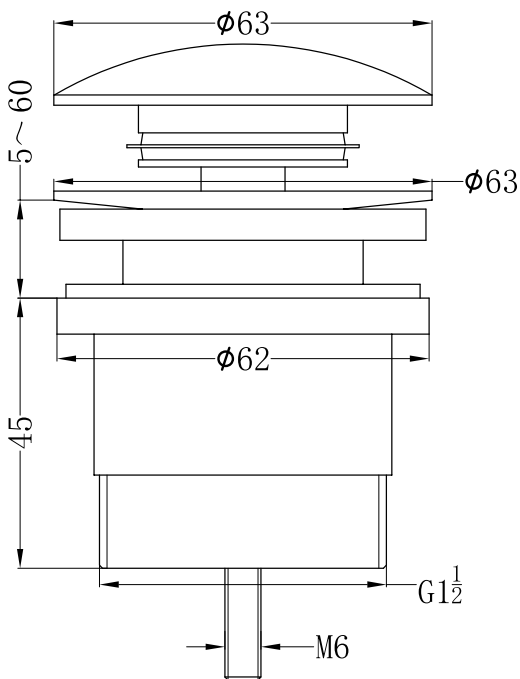

Universal Pop Up Waste

SPECIFICATION

PRODUCT CODE

A706

Dimensions are nominal measurements only.

FINISH

	CHROME NRA706CH		MATTE BLACK NRA706MB
	GUN METAL NRA706GM		BRUSHED NICKEL NRA706BN
	BRUSHED GOLD NRA706BG		GRAPHITE NRA706GR
	BRUSHED BRONZE NRA706BZ		MATTE WHITE NRA706MW
	AGED BRASS NRA706AB		

PACKING INCLUDES

- 1x pop-up waste
- 1x screw

Installation Instruction