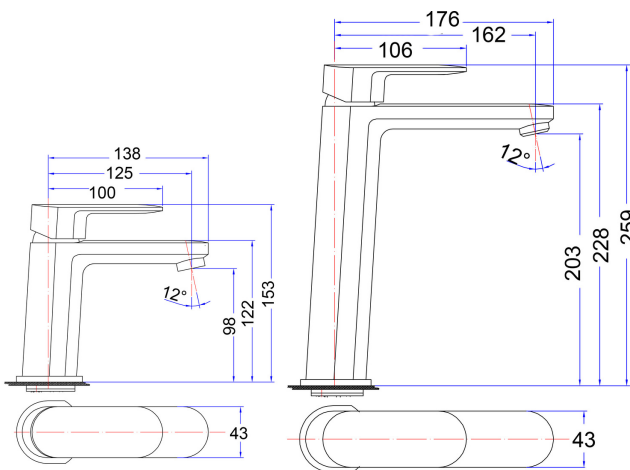

DANE MK2

1629865
BASIN MIXER
5 STAR 5LPM

1629866
HIGH RISE BASIN MIXER FIXED
5 STAR 5LPM

1629867
SHOWER / BATH MIXER

MINIMAL SIZE
COVER PLATE

1629868
BASIN / BATH MIXER & SPOUT
4 STAR 6.5LPM
HANDLE ALWAYS ON RHS

1618208
SINK MIXER DANE
5 STAR 6 LPM

- SLIMLINE DESIGN
- MODERN ROUNDED EDGE LOOK

- 35MM CARTRIDGE
- BRIGHT CHROME FINISH

- MATCHES EITHER ROUND OR SQUARE ACCESSORIES
- DURABLE STURDY RANGE