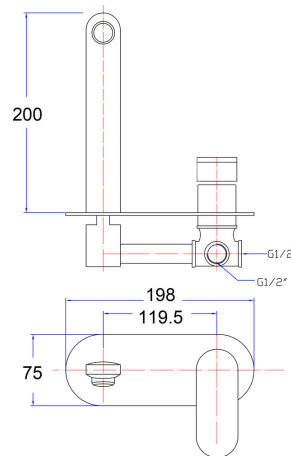

DANE MK2

1629865
BASIN MIXER
5 STAR 5LPM

1629866
HIGH RISE BASIN MIXER FIXED
5 STAR 5LPM

1629867
SHOWER / BATH MIXER

MINIMAL SIZE
COVER PLATE

1629868
BASIN / BATH MIXER & SPOUT
4 STAR 6.5LPM
HANDLE ALWAYS ON RHS

1618208
SINK MIXER DANE
5 STAR 6 LPM

- SLIMLINE DESIGN
- MODERN ROUNDED EDGE LOOK

- 35MM CARTRIDGE
- BRIGHT CHROME FINISH

- MATCHES EITHER ROUND OR SQUARE ACCESSORIES
- DURABLE STURDY RANGE