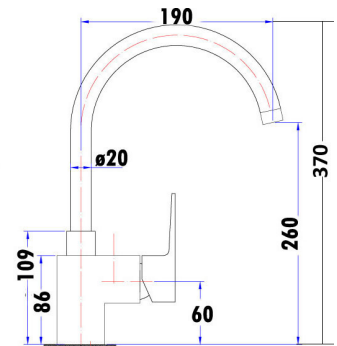

DANE MK2

1629865
BASIN MIXER
5 STAR 5LPM

1629866
HIGH RISE BASIN MIXER FIXED
5 STAR 5LPM

1629867
SHOWER / BATH MIXER

MINIMAL SIZE
COVER PLATE

1629868
BASIN / BATH MIXER & SPOUT
4 STAR 6.5LPM
HANDLE ALWAYS ON RHS

1618208
SINK MIXER DANE
5 STAR 6 LPM

- SLIMLINE DESIGN
- MODERN ROUNDED EDGE LOOK

- 35MM CARTRIDGE
- BRIGHT CHROME FINISH

- MATCHES EITHER ROUND OR SQUARE ACCESSORIES
- DURABLE STURDY RANGE