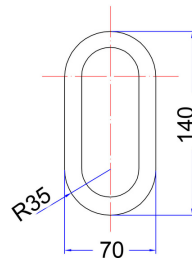

DANE MK2

1629865
BASIN MIXER
5 STAR 5LPM

1629866
HIGH RISE BASIN MIXER FIXED
5 STAR 5LPM

1629867
SHOWER / BATH MIXER

MINIMAL SIZE
COVER PLATE

1629868
BASIN / BATH MIXER & SPOUT
4 STAR 6.5LPM
HANDLE ALWAYS ON RHS

1618208
SINK MIXER DANE
5 STAR 6 LPM

- SLIMLINE DESIGN
- MODERN ROUNDED EDGE LOOK

- 35MM CARTRIDGE
- BRIGHT CHROME FINISH

- MATCHES EITHER ROUND OR SQUARE ACCESSORIES
- DURABLE STURDY RANGE