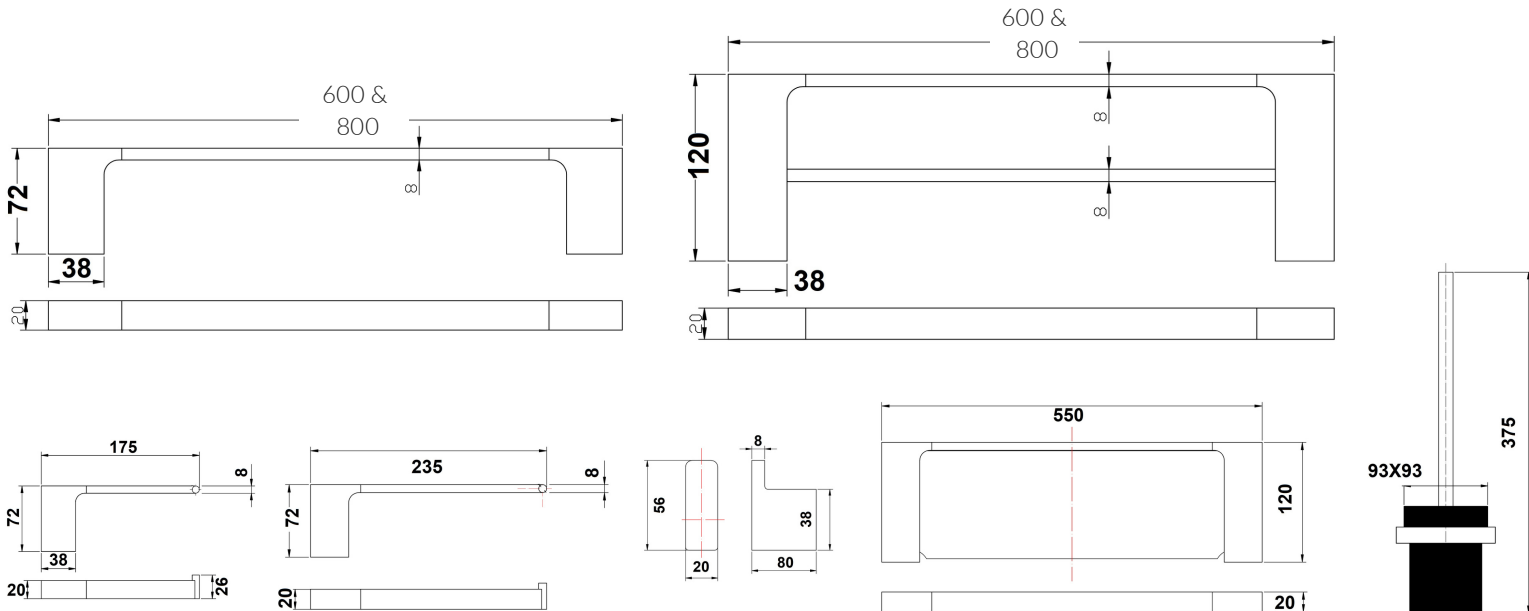

FRANKLIN ACCESSORIES

- ROBE HOOK 1629701
- TOILET ROLL HOLDER 1629699
- HAND TOWEL HOLDER 1629700
- SINGLE TOWEL RAIL 600MM 1629695
- SINGLE TOWEL RAIL 800MM 1629696

- DOUBLE TOWEL RAIL 600MM 1629697
- DOUBLE TOWEL RAIL 800MM 1629698
- SHOWER SHELF 550MM X 120MM 1629703
- TOILET BRUSH WALL HUNG 1629702

• MEASUREMENTS ARE A GUIDE ONLY

- MODERN COMPACT RANGE
- BRASS & ZINC ALLOY
- CHROME PLATED FINISH