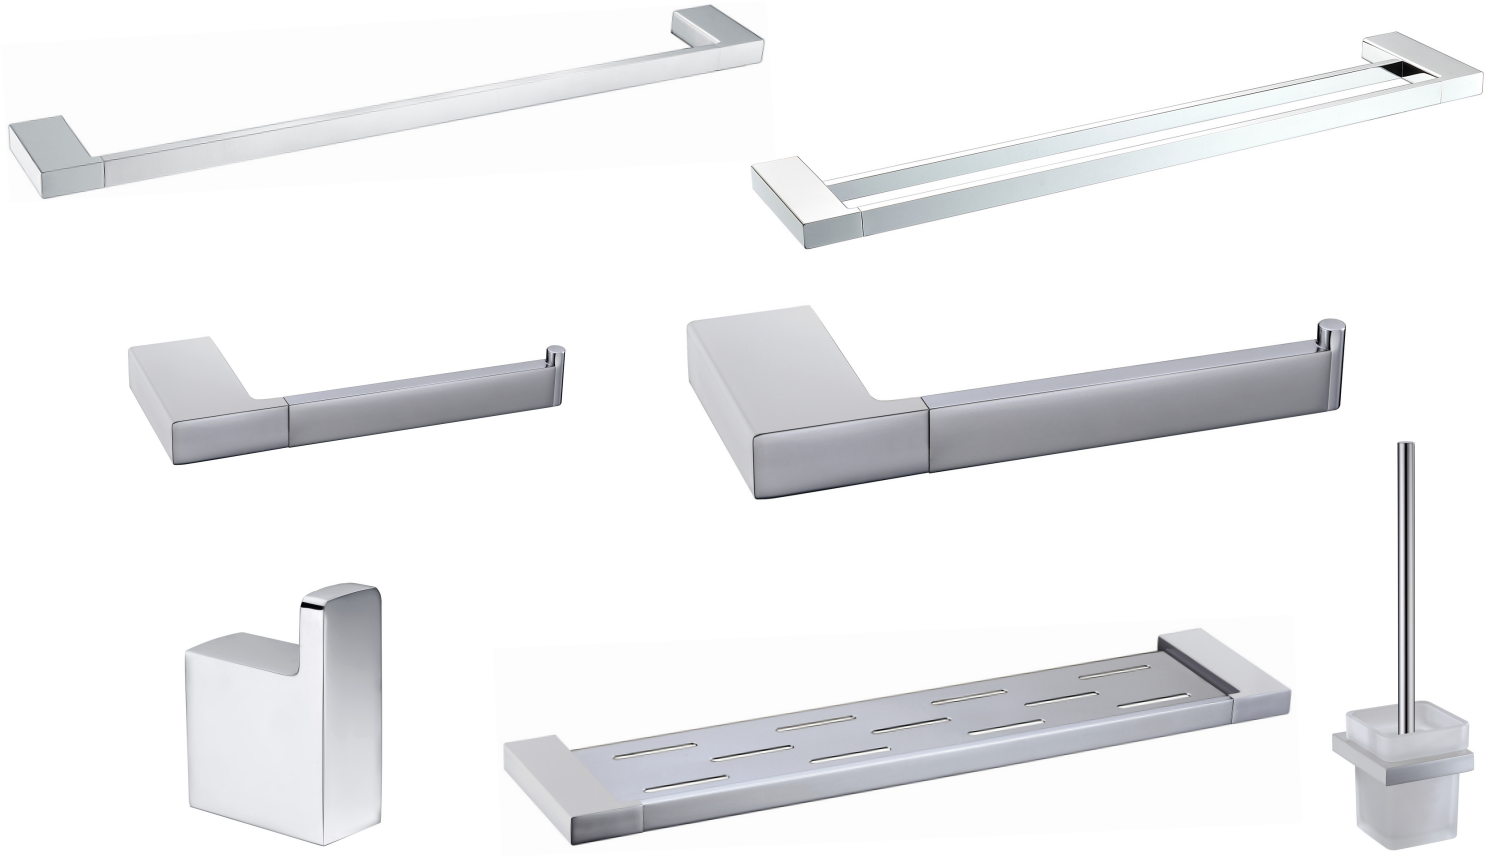

FRANKLIN ACCESSORIES

- ROBE HOOK 1629701
- TOILET ROLL HOLDER 1629699
- HAND TOWEL HOLDER 1629700
- SINGLE TOWEL RAIL 600MM 1629695
- SINGLE TOWEL RAIL 800MM 1629696

- DOUBLE TOWEL RAIL 600MM 1629697
- DOUBLE TOWEL RAIL 800MM 1629698
- SHOWER SHELF 550MM X 120MM 1629703
- TOILET BRUSH WALL HUNG 1629702

• MEASUREMENTS ARE A GUIDE ONLY

- MODERN COMPACT RANGE
- BRASS & ZINC ALLOY
- CHROME PLATED FINISH