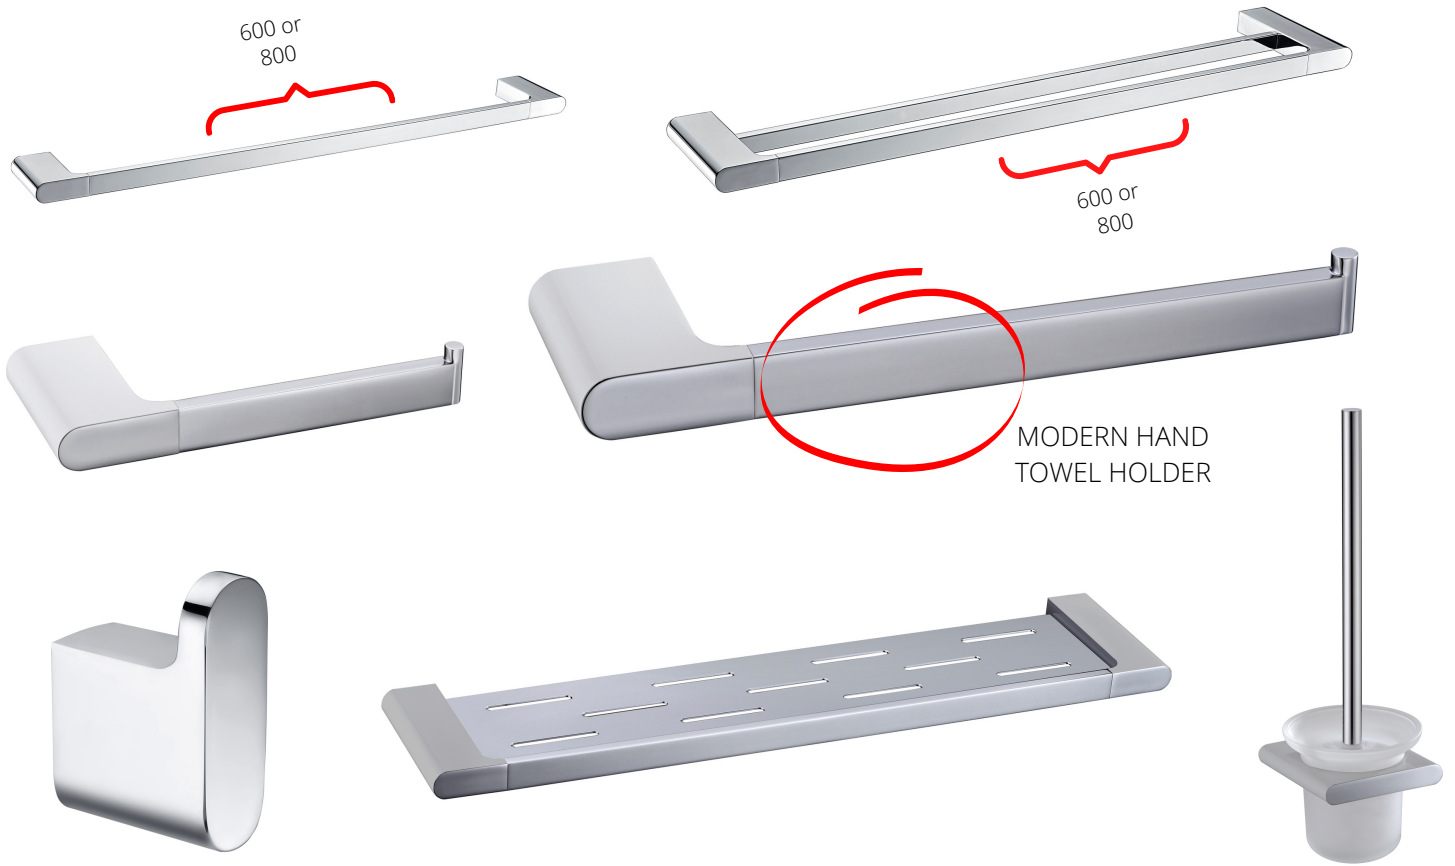

WALSH ACCESSORIES

- SINGLE TOWEL RAIL 600MM 1629685
- SINGLE TOWEL RAIL 800MM 1629686
- DOUBLE TOWEL RAIL 600MM 1629687
- DOUBLE TOWEL RAIL 800MM 1629688
- TOILET ROLL HOLDER 1629689

- HAND TOWEL HOLDER 1629690
- ROBE HOOK 1629692
- SHOWER SHELF METAL 550MM X 120MM 1629694
- TOILET BRUSH WALL HUNG 1629693

- MODERN REFINED RANGE
- ROUNDED CORNERS
- BRASS & ZINC ALLOY
- CHROME PLATED FINISH