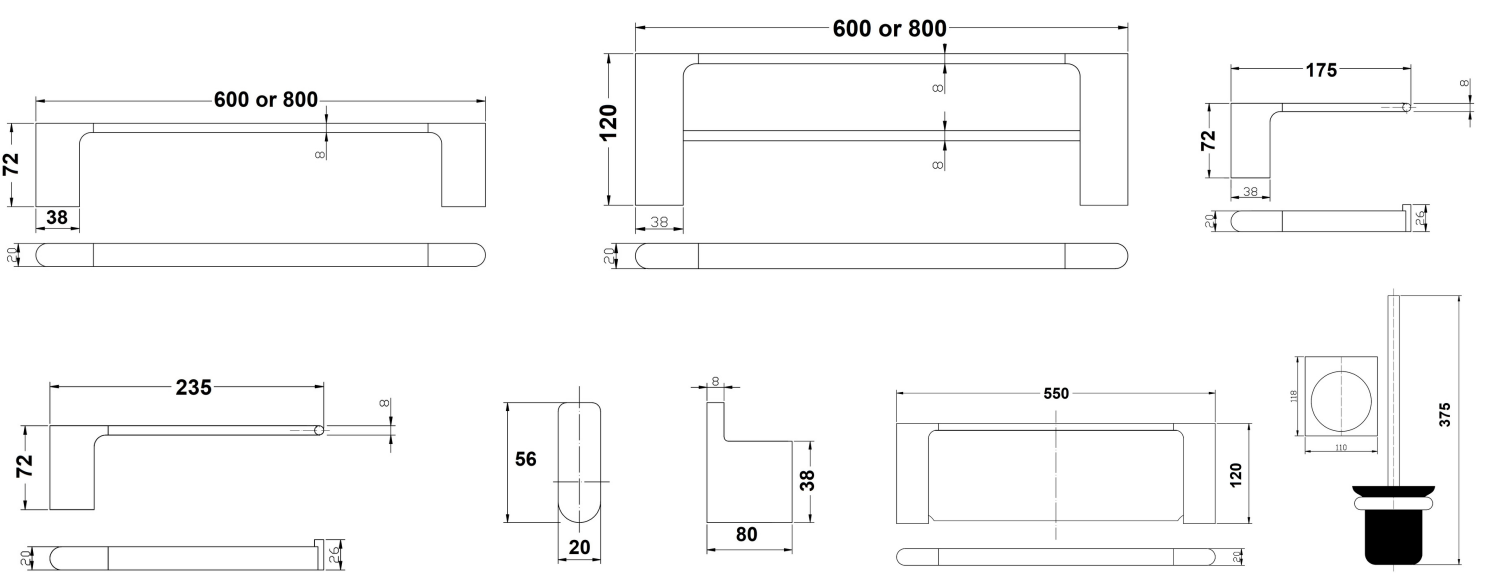

WALSH ACCESSORIES

- SINGLE TOWEL RAIL 600MM 1629685
- SINGLE TOWEL RAIL 800MM 1629686
- DOUBLE TOWEL RAIL 600MM 1629687
- DOUBLE TOWEL RAIL 800MM 1629688
- TOILET ROLL HOLDER 1629689

- HAND TOWEL HOLDER 1629690
- ROBE HOOK 1629692
- SHOWER SHELF METAL 550MM X 120MM 1629694
- TOILET BRUSH WALL HUNG 1629693