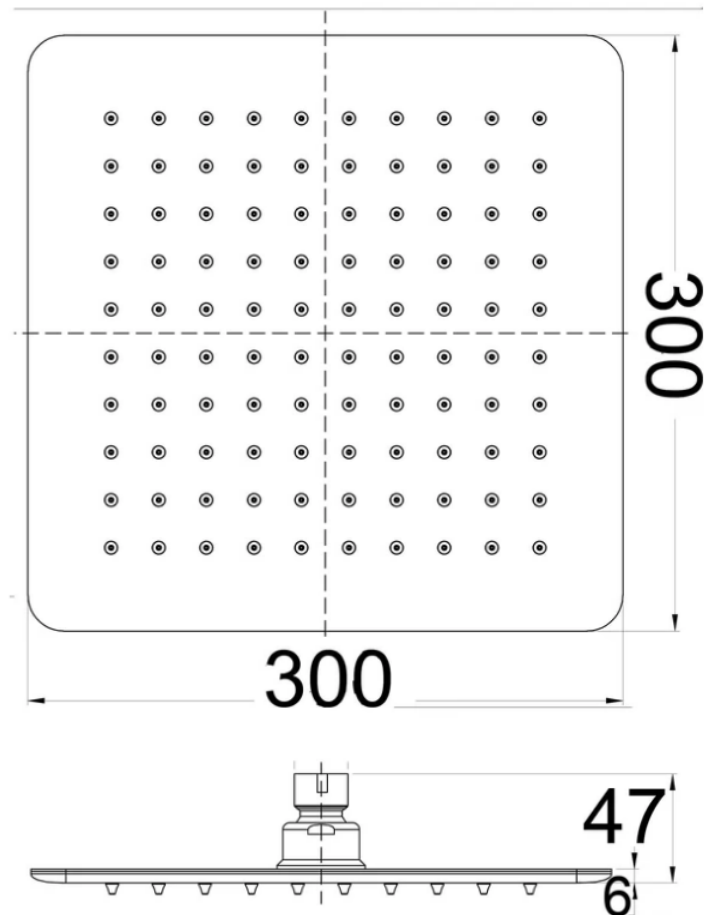

SETO

300 Shower head

- Square 300mm x 300mm shower head
- Modern thin design - 6mm thickness
- 304 Stainless steel - polished finish
- 4 Star WELS - 7.5/LPM

SKU: 1629681

swan | bathrooms

swanbathrooms.com.au | 1800 571 060