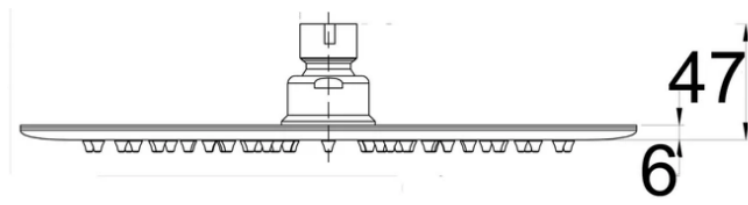

## 250 Shower head

- Round 250mm Diameter shower head
- Modern thin design - 6mm thickness
- 304 Stainless steel - polished finish
- 3 Star WELS - 8.0/LPM

SKU: 1629678

**swan** | bathrooms

swanbathrooms.com.au | 1800 571 060