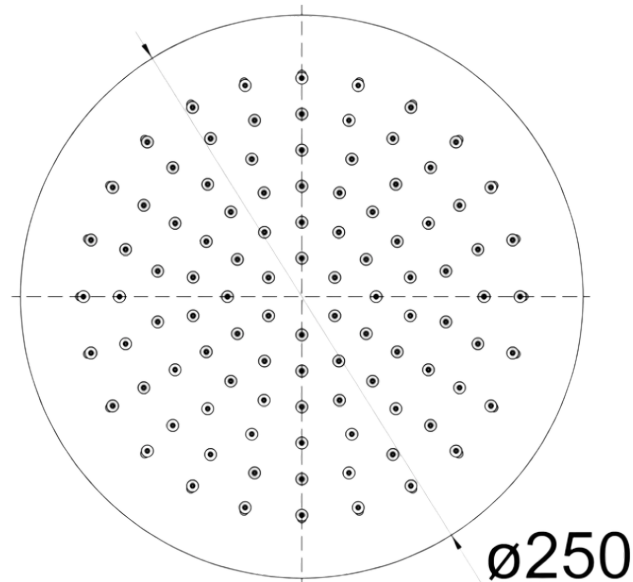

## 250 Shower head

- Round 250mm Diameter shower head
- Modern thin design - 6mm thickness
- 304 Stainless steel - polished finish
- 3 Star WELS - 8.0/LPM

SKU: 1629678

**swan** | bathrooms

swanbathrooms.com.au | 1800 571 060