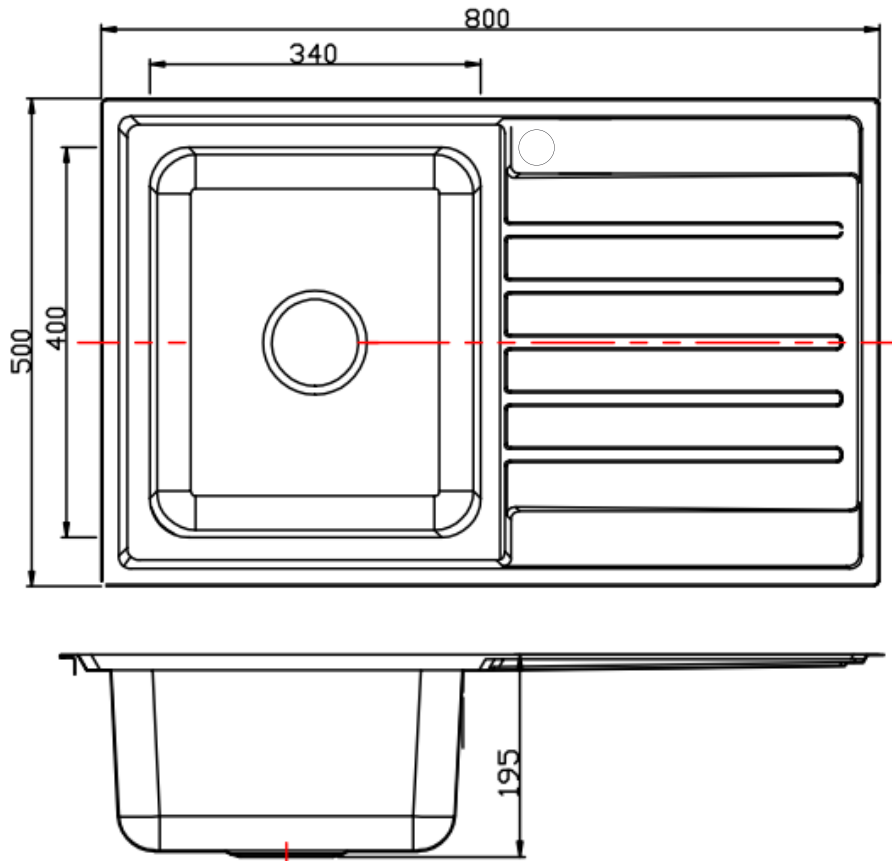

## INSET SINK 800

- Modern stainless steel sink - square design
- Single bowl with drainer
- SS304
- 1 tap hole
- 800L x 500w x 195d

SKU: LHB 1628319

SKU: RHB 1628320

**swan** | bathrooms

swanbathrooms.com.au | 1800 571 060

**Disclaimer:** Dimensions are nominal measurements only and are subject to change without notice. Always use physical products for setouts and roughing in, as specification drawings can vary from actual product received.