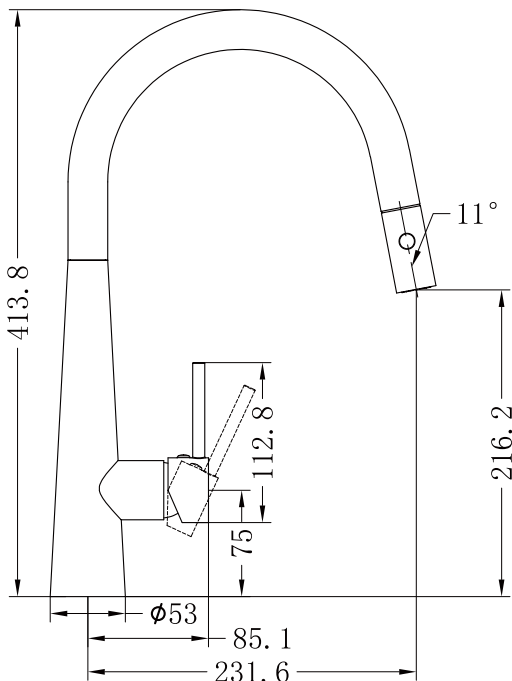

Dolce Pull Out Spray Sink Mixer

Dimensions are nominal measurements only.

SPECIFICATION

WELS RATING	6 STAR 4.5L/MIN
WATERMARK LICENSE	WM-060073
TEMPERATURE RATING	MIN 1°C-MAX 75°C
PRESSURE RATING	MIN 150KPa-MAX 500KPa

PACKING INCLUDES

- 1x sink mixer
- 2x flexible hose
- 1x hose tail
- 1x counter weight

Versions: V1

Installation Instruction

NOTE: