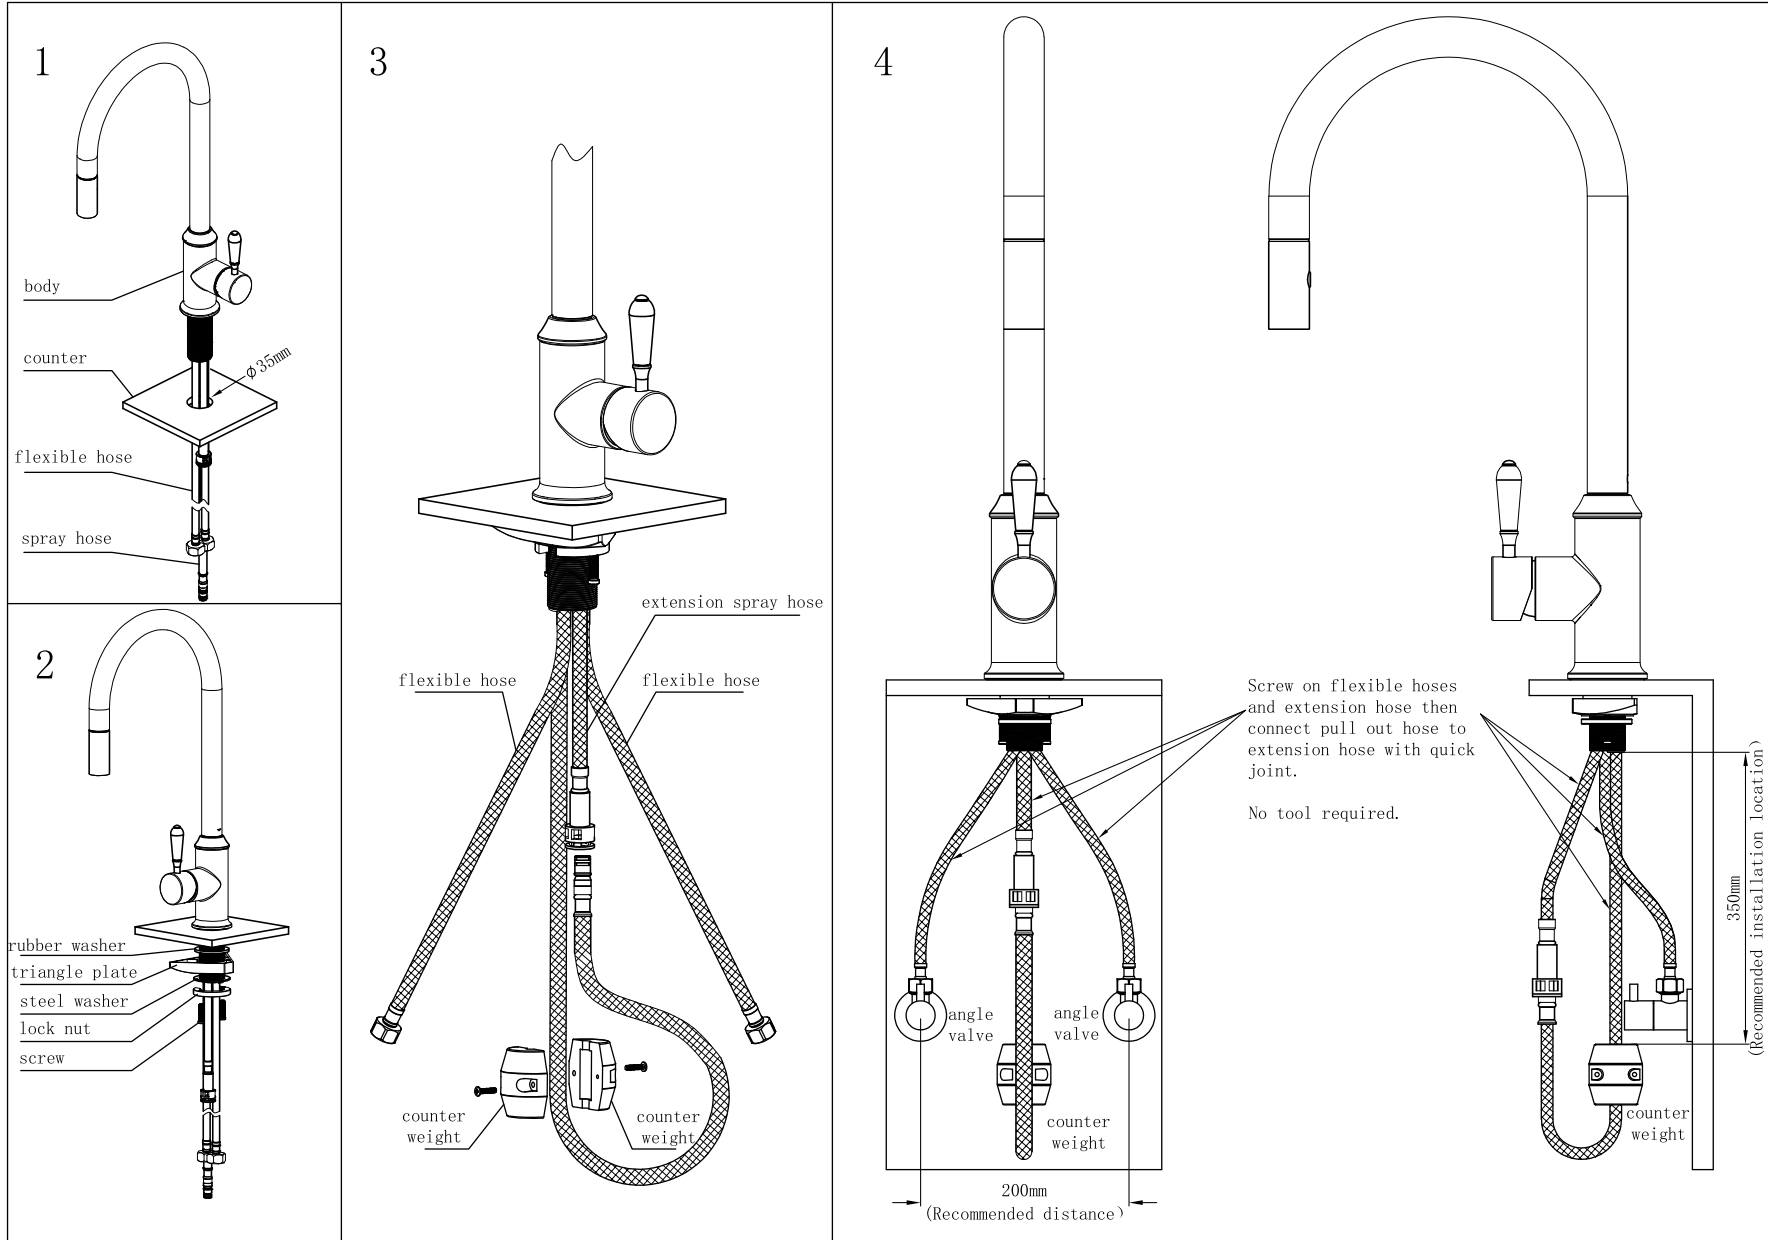

Dolce Pull Out Spray Sink Mixer

Dimensions are nominal measurements only.

SPECIFICATION

WELS RATING	6 STAR 4.5L/MIN
WATERMARK LICENSE	WM-060073
TEMPERATURE RATING	MIN 1°C-MAX 75°C
PRESSURE RATING	MIN 150KPa-MAX 500KPa

PACKING INCLUDES

- 1x sink mixer
- 2x flexible hose
- 1x hose tail
- 1x counter weight

Versions: V1

Installation Instruction

NOTE: