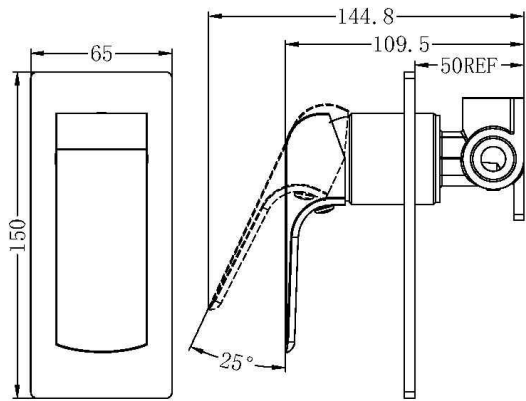

1626434
BATH OR SHOWER WALL
MIXER