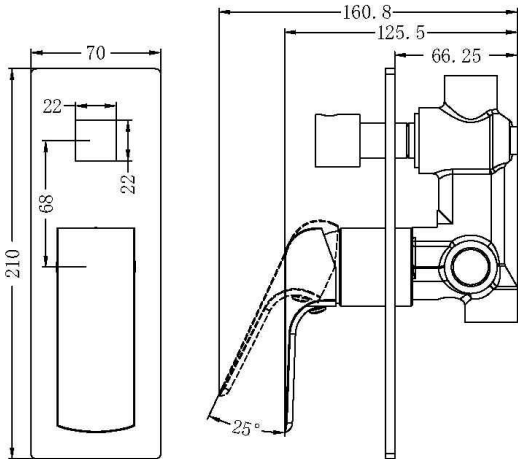

- MATCHES EITHER ROUND OR SQUARE ACCESSORIES
- DURABLE STURDY RANGE
- 15 YEAR WARRANTY ON CARTRIDGE

MEASUREMENTS ARE GUIDE ONLY
ALLOW FOR +/- VARIATIONS
HAVE ACTUAL ITEM ONSITE BEFORE COMMENCING WORKS

ELGIN PREMIUM RANGE

1626432
BASIN MIXER
5 STAR 5LPM

1626433
HIGH RISE BASIN MIXER FIXED
5 STAR 5LPM

1626436
BASIN / BATH MIXER & SPOUT
HANDLE ALWAYS ON RHS

1626434
BATH OR SHOWER WALL
MIXER

1626435
DIVERTER SHOWER
MIXER

1626437
LAUNDRY OR SINK MIXER
6 STAR 4.5 LPM