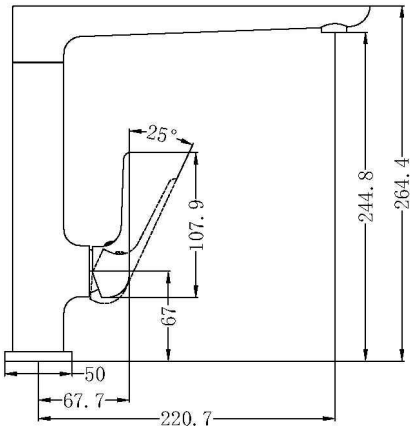

- MATCHES EITHER ROUND OR SQUARE ACCESSORIES
- DURABLE STURDY RANGE
- 15 YEAR WARRANTY ON CARTRIDGE

MEASUREMENTS ARE GUIDE ONLY
ALLOW FOR +/- VARIATIONS
HAVE ACTUAL ITEM ONSITE BEFORE COMMENCING WORKS

ELGIN PREMIUM RANGE

1626432
BASIN MIXER
5 STAR 5LPM

1626433
HIGH RISE BASIN MIXER FIXED
5 STAR 5LPM

1626436
BASIN / BATH MIXER & SPOUT
HANDLE ALWAYS ON RHS

1626434
BATH OR SHOWER WALL
MIXER

1626435
DIVERTER SHOWER
MIXER

1626437
LAUNDRY OR SINK MIXER
6 STAR 4.5 LPM