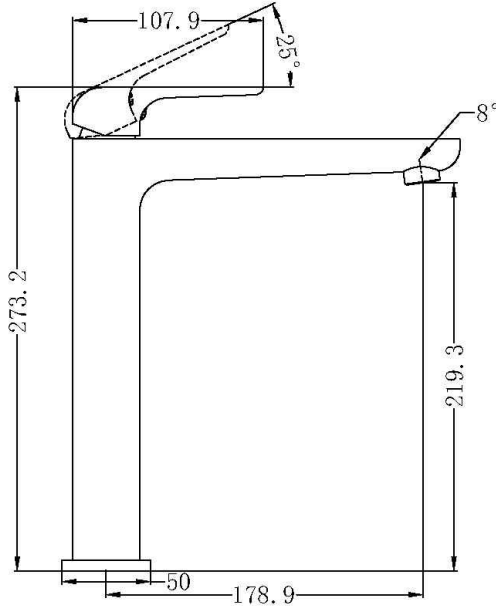

ELGIN PREMIUM RANGE

1626432
BASIN MIXER
5 STAR 5LPM

1626436
BASIN / BATH MIXER & SPOUT
HANDLE ALWAYS ON RHS