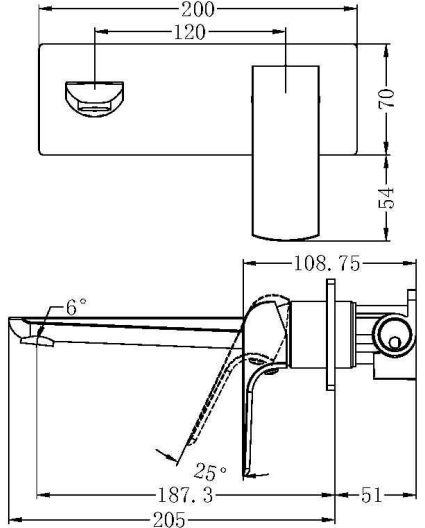

1626436
BASIN / BATH MIXER & SPOUT
HANDLE ALWAYS ON RHS