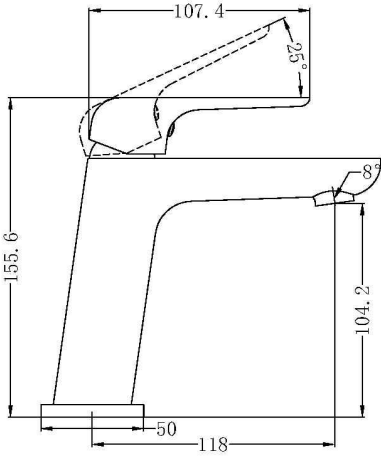


ELGIN PREMIUM RANGE

1626432
BASIN MIXER
5 STAR 5LPM

1626433
HIGH RISE BASIN MIXER FIXED
5 STAR 5LPM

1626436
BASIN / BATH MIXER & SPOUT
HANDLE ALWAYS ON RHS

1626434
BATH OR SHOWER WALL
MIXER

MINIMAL SIZE
COVER PLATE

1626435
DIVERTER SHOWER
MIXER

1626437
LAUNDRY OR SINK MIXER
6 STAR 4.5 LPM

-
- SLIMLINE DESIGN
 - MODERN ROUNDED EDGE LOOK
 - 35MM CARTRIDGE
 - AVAILABLE IN BRIGHT CHROME / MATTE BLACK OR BRUSHED NICKEL FINISH

- MATCHES EITHER ROUND OR SQUARE ACCESSORIES
- DURABLE STURDY RANGE
- 15 YEAR WARRANTY ON CARTRIDGE

MEASUREMENTS ARE GUIDE ONLY
ALLOW FOR +/- VARIATIONS
HAVE ACTUAL ITEM ONSITE BEFORE COMMENCING WORKS

ELGIN PREMIUM RANGE