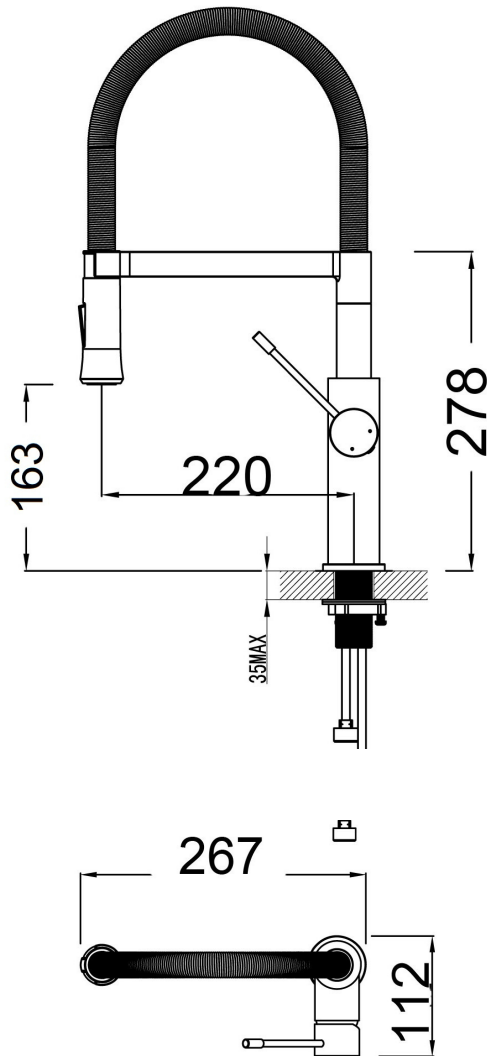

SCOTIA

Sink Mixer

- Gooseneck Spring Sink Mixer
- European 35mm Cartridge
- 5 Star WELS - 5.5/LPM
- Chrome

SKU: 1625762

swan | bathrooms

swanbathrooms.com.au | 1800 571 060

Disclaimer: Dimensions are nominal measurements only and are subject to change without notice. Always use physical products for setouts and roughing in, as specification drawings can vary from actual product received.