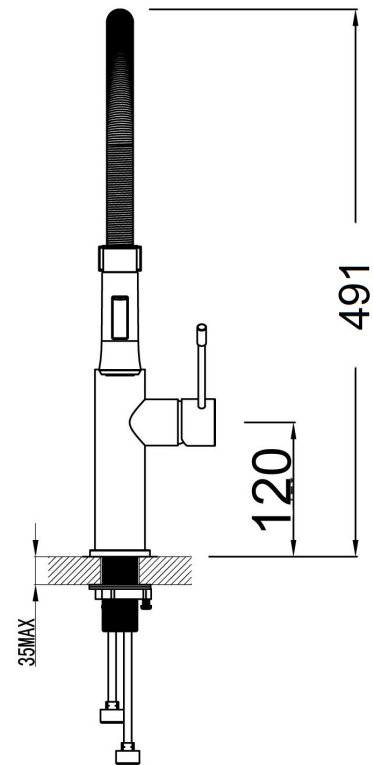

SCOTIA

Sink Mixer

- Gooseneck Spring Sink Mixer
- European 35mm Cartridge
- 5 Star WELS - 5.5/LPM
- Chrome

SKU: 1625762

swan | bathrooms

swanbathrooms.com.au | 1800 571 060

Disclaimer: Dimensions are nominal measurements only and are subject to change without notice. Always use physical products for setouts and roughing in, as specification drawings can vary from actual product received.