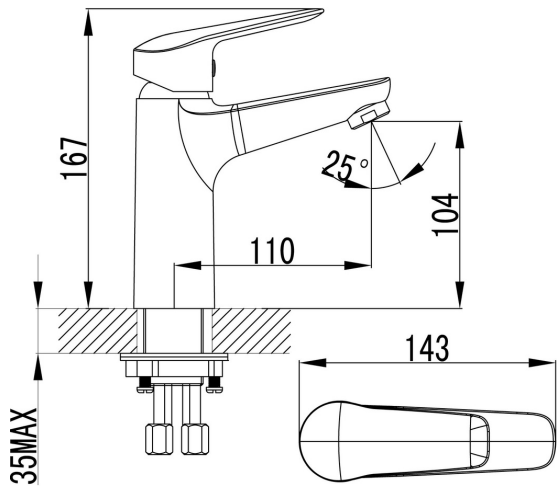

IKON SULU CHROME

Basin Mixer
1625751
6 Star 4.5 LPM
Chrome

Tall Basin Mixer
1625752
6 Star 4.5 LPM
Chrome

Solid Brass Back Plate

Shower or Bath Mixer
1625753
Chrome

Kitchen or Laundry Swivel Mixer
1625750
4 Star 6.5 LPM
Chrome

Shower or Bath Mixer
Diverter
1625754
Chrome

- Solid Brass Construction
- European 35mm Cartridge
- German Neoperl Concealed Aerator
- Pex 'No Burst' Flexible Hose Tails

- 15 Year Ceramic Disc Warranty
- 7 Year Parts Warranty
- 5 Year Labour Warranty

IKON SULU

Basin Mixer
1625751

Tall Basin Mixer
1625752

Shower or Bath Mixer
1625753

Sink Mixer - Swivel Spout
1625750

Shower or Bath Mixer
Diverter
1625754

Have actual item onsite to confirm installation. Check tile and wall board thickness before installation