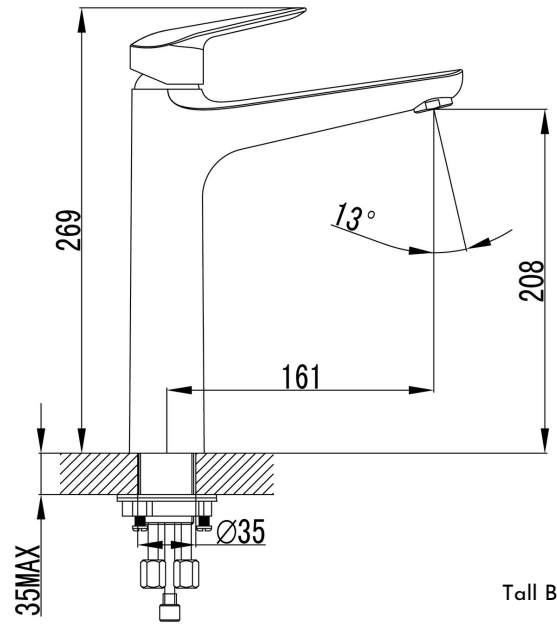

Shower or Bath Mixer
Diverter
1625754
Chrome

- Solid Brass Construction
- European 35mm Cartridge
- German Neoperl Concealed Aerator
- Pex 'No Burst' Flexible Hose Tails

- 15 Year Ceramic Disc Warranty
- 7 Year Parts Warranty
- 5 Year Labour Warranty

IKON SULU

Basin Mixer
1625751

Tall Basin Mixer
1625752

Shower or Bath Mixer
1625753

Sink Mixer - Swivel Spout
1625750

Shower or Bath Mixer
Diverter
1625754

Have actual item onsite to confirm installation. Check tile and wall board thickness before installation