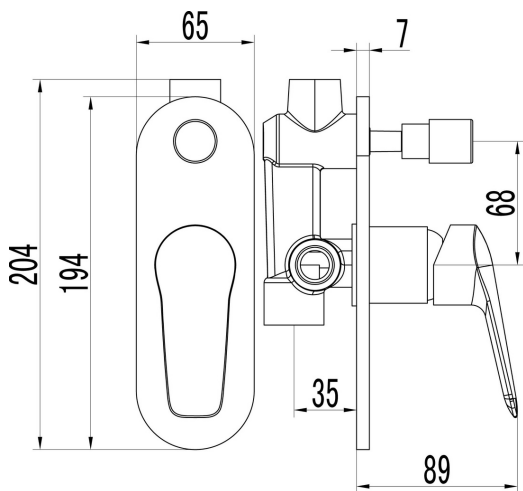

Shower or Bath Mixer
Diverter
1625754
Chrome

- Solid Brass Construction
- European 35mm Cartridge
- German Neoperl Concealed Aerator
- Pex 'No Burst' Flexible Hose Tails

- 15 Year Ceramic Disc Warranty
- 7 Year Parts Warranty
- 5 Year Labour Warranty

IKON SULU

Basin Mixer
1625751

Tall Basin Mixer
1625752

Shower or Bath Mixer
1625753

Sink Mixer - Swivel Spout
1625750

Shower or Bath Mixer
Diverter
1625754

Have actual item onsite to confirm installation. Check tile and wall board thickness before installation