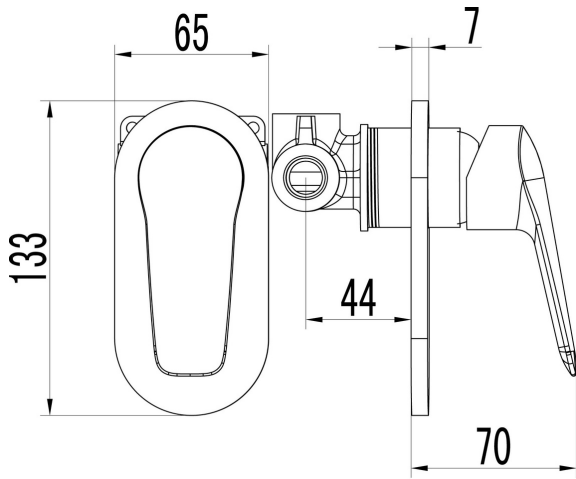

Shower or Bath Mixer
Diverter
1625754
Chrome

- Solid Brass Construction
- European 35mm Cartridge
- German Neoperl Concealed Aerator
- Pex 'No Burst' Flexible Hose Tails

- 15 Year Ceramic Disc Warranty
- 7 Year Parts Warranty
- 5 Year Labour Warranty

IKON SULU

Basin Mixer
1625751

Tall Basin Mixer
1625752

Shower or Bath Mixer
1625753

Sink Mixer - Swivel Spout
1625750

Shower or Bath Mixer
Diverter
1625754

Have actual item onsite to confirm installation. Check tile and wall board thickness before installation