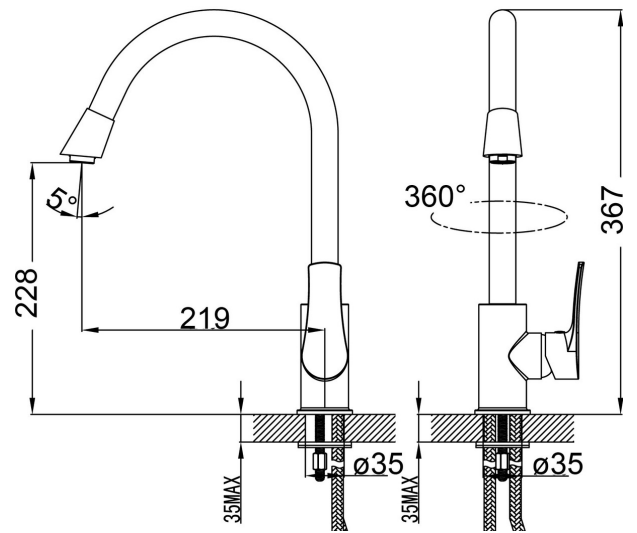

Shower or Bath Mixer
Diverter
1625754
Chrome

- Solid Brass Construction
- European 35mm Cartridge
- German Neoperl Concealed Aerator
- Pex 'No Burst' Flexible Hose Tails

- 15 Year Ceramic Disc Warranty
- 7 Year Parts Warranty
- 5 Year Labour Warranty

IKON SULU

Basin Mixer
1625751

Tall Basin Mixer
1625752

Shower or Bath Mixer
1625753

Sink Mixer - Swivel Spout
1625750

Shower or Bath Mixer
Diverter
1625754

Have actual item onsite to confirm installation. Check tile and wall board thickness before installation