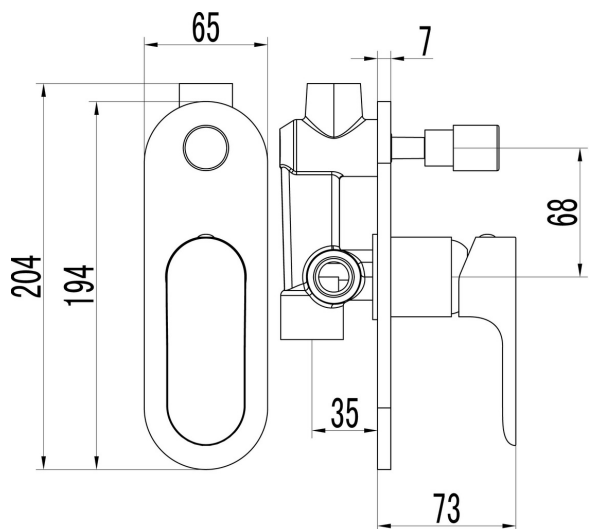

Shower or Bath Mixer  
Diverter  
1625748  
Chrome

- Solid Brass Construction
- European 35mm Cartridge
- German Neoperl Concealed Aerator
- Pex 'No Burst' Flexible Hose Tails

- 15 Year Ceramic Disc Warranty
- 7 Year Parts Warranty
- 5 Year Labour Warranty

# IKON BANDA

Basin Mixer  
1625745  
5 Star 5 LPM

Tall Basin Mixer  
1625746  
5 Star 5 LPM

Shower or Bath Mixer  
1625747

Have actual item onsite to confirm installation. Check tile and wall board thickness before installation

Wall Basin / Bath Set  
Spout on LHS  
1625749

Shower or Bath Mixer  
Divertor  
1625748