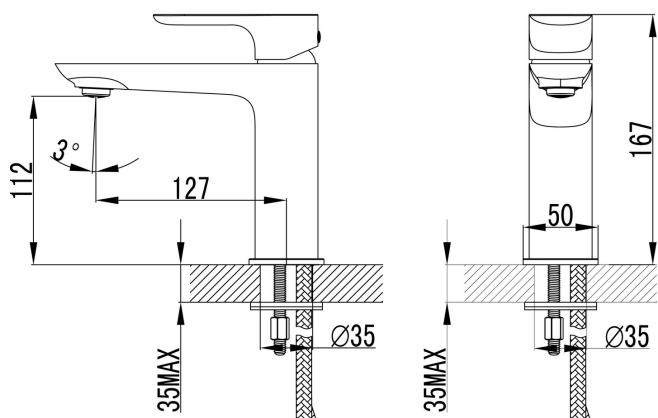

IKON BANDA

Basin Mixer
1625745
5 Star 5 LPM