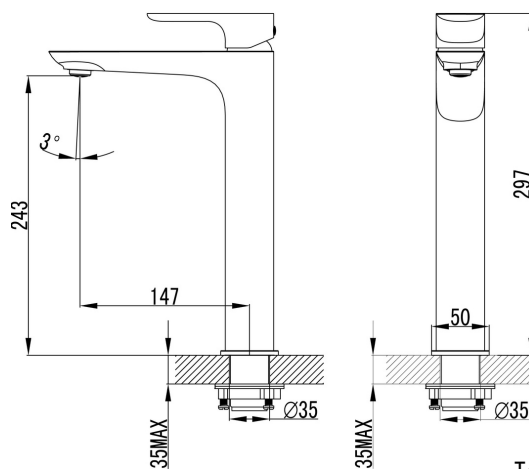

Shower or Bath Mixer  
Diverter  
1625748  
Chrome

- Solid Brass Construction
- European 35mm Cartridge
- German Neoperl Concealed Aerator
- Pex 'No Burst' Flexible Hose Tails

- 15 Year Ceramic Disc Warranty
- 7 Year Parts Warranty
- 5 Year Labour Warranty

# IKON BANDA

Basin Mixer  
1625745  
5 Star 5 LPM

Tall Basin Mixer  
1625746  
5 Star 5 LPM

Shower or Bath Mixer  
1625747

Have actual item onsite to confirm installation. Check tile and wall board thickness before installation