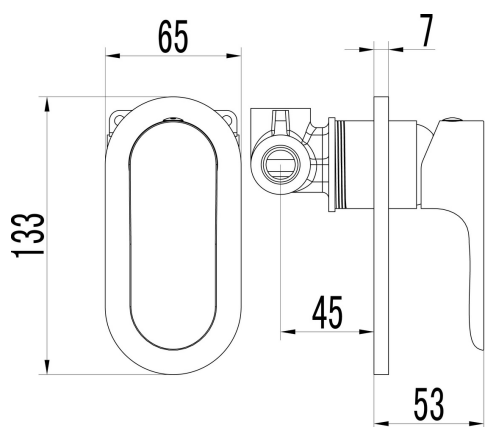

Shower or Bath Mixer
1625747