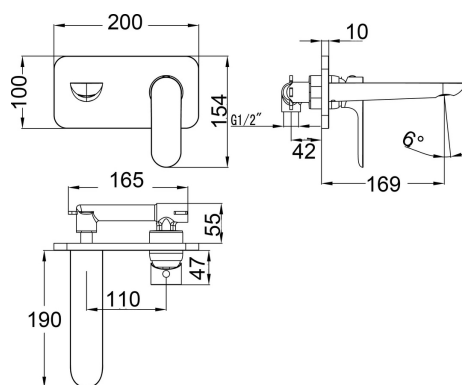

Shower or Bath Mixer  
Diverter  
1625748  
Chrome

- Solid Brass Construction
- European 35mm Cartridge
- German Neoperl Concealed Aerator
- Pex 'No Burst' Flexible Hose Tails

- 15 Year Ceramic Disc Warranty
- 7 Year Parts Warranty
- 5 Year Labour Warranty

# IKON BANDA

Basin Mixer  
1625745  
5 Star 5 LPM

Tall Basin Mixer  
1625746  
5 Star 5 LPM

Shower or Bath Mixer  
1625747

Have actual item onsite to confirm installation. Check tile and wall board thickness before installation

Wall Basin / Bath Set  
Spout on LHS  
1625749

Shower or Bath Mixer  
Divertor  
1625748