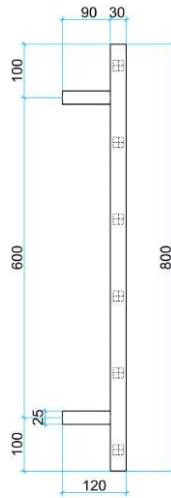

# Thermorail Ladder Towel Rails 240V

Electric Heated Towel Rails for use in bathrooms

This rail has Multiflex wiring which means that there is a connection point on both the left and right hand side of the rail and the lead can be connected to either side. Being a dry electric element rail, this can be mounted either way up meaning the wiring can be from any of the four mounting points.

Stock Code	Finish	Size (mm)	Output (W)	No. of Bars
BS48MB	Matt Black	W600 x H800 x D120	104 Watts	6

**PLEASE NOTE:** Specifications are for information purposes only. Whilst every effort has been made to ensure the product specifications are accurate, due to continuing product development and improvement the specifications are subject to change. Specifications can be used to rough in and fit timber supports in the wall however we recommend no holes are drilled without having the product on site or verifying the details with the manufacturer. Thermogroup cannot be held liable or responsible for errors due to updated specifications.