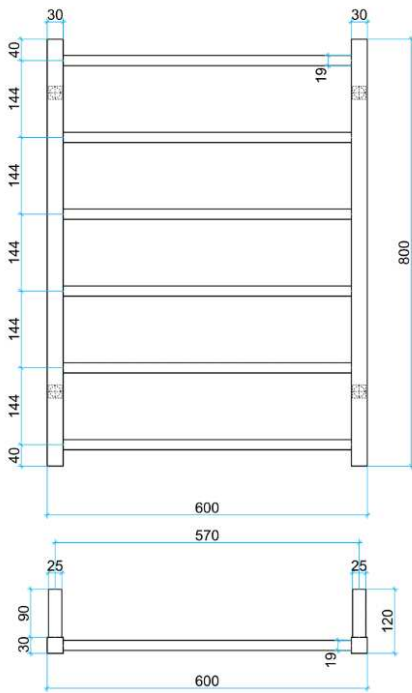

# Thermorail Ladder Towel Rails 240V

Electric Heated Towel Rails for use in bathrooms

This rail has Multiflex wiring which means that there is a connection point on both the left and right hand side of the rail and the lead can be connected to either side. Being a dry electric element rail, this can be mounted either way up meaning the wiring can be from any of the four mounting points.

Stock Code	Finish	Size (mm)	Output (W)	No. of Bars
BS48MB	Matt Black	W600 x H800 x D120	104 Watts	6

**PLEASE NOTE:** Specifications are for information purposes only. Whilst every effort has been made to ensure the product specifications are accurate, due to continuing product development and improvement the specifications are subject to change. Specifications can be used to rough in and fit timber supports in the wall however we recommend no holes are drilled without having the product on site or verifying the details with the manufacturer. Thermogroup cannot be held liable or responsible for errors due to updated specifications.