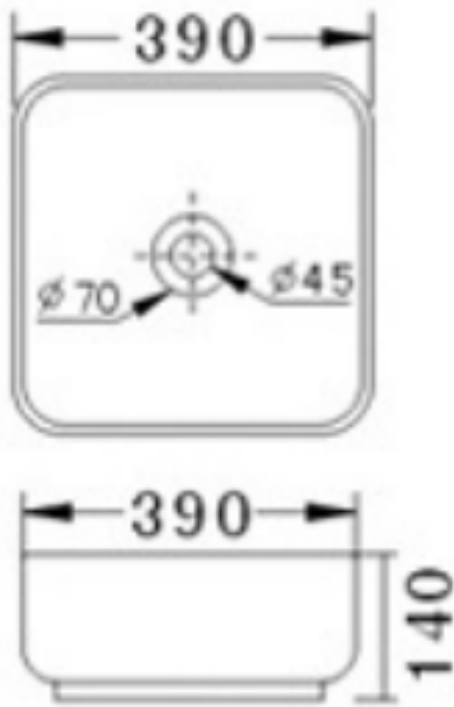

# ORLAY 390

## Counter top basin

- Soft square style ceramic basin
- Thin edges
- No tap hole
- No overflow
- 390w x 390d x 140h
- 32mm Plug & washer required - sold separately

SKU: 1623706

**swan** | bathrooms

swanbathrooms.com.au | 1800 571 060