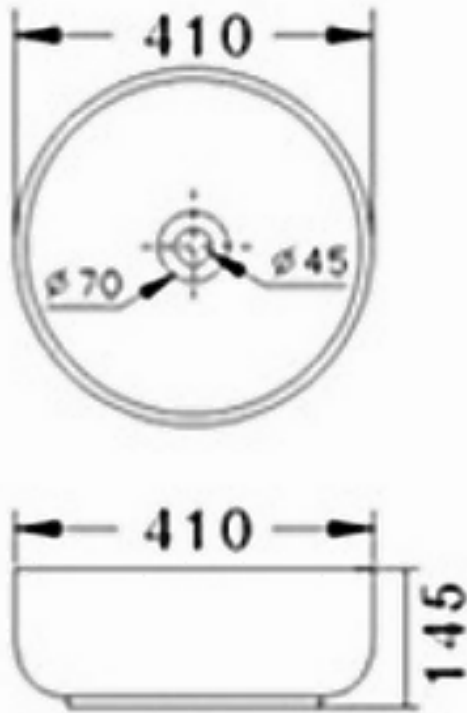

## Counter top basin

- Classic round ceramic basin
- No tap hole
- No overflow
- 410w x 145h
- 32mm Plug & washer required - sold separately

SKU: 1623705

**swan** | bathrooms

swanbathrooms.com.au | 1800 571 060