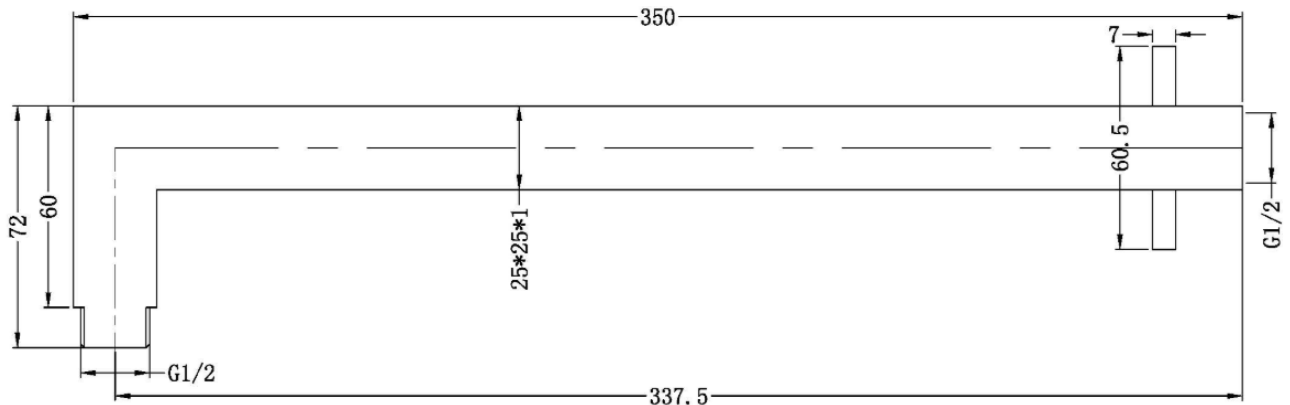

VIBE

Wall arm

- Wall mount shower arm
- 350mm x 25x25mm diameter
- Brass - Chrome plated
- cover plate 60mm

SKU: 1618176

swan | bathrooms

swanbathrooms.com.au | 1800 571 060

Disclaimer: Dimensions are nominal measurements only and are subject to change without notice.
Always use physical products for setouts and roughing in, as specification drawings can vary from actual product received.