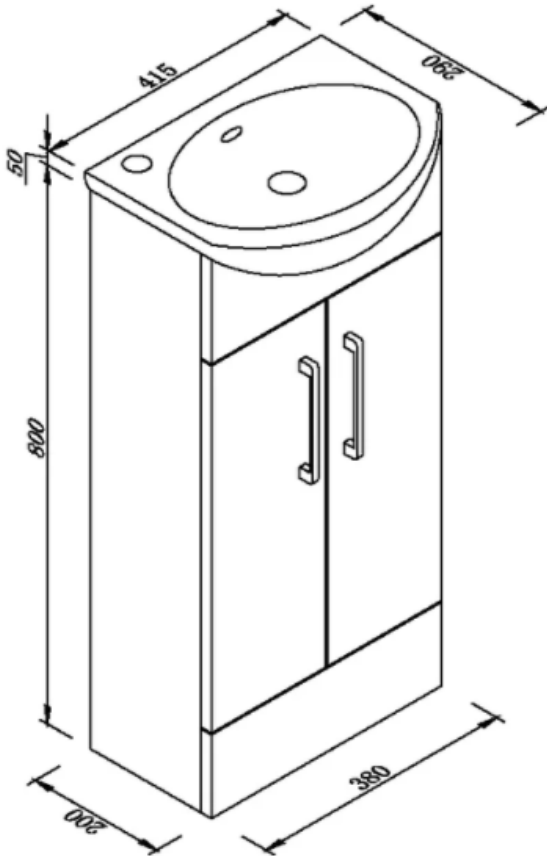

## COMPACT VANITY

- 420w x 300d x 850h
- Ceramic gloss white top/basin - with overflow
- 1 tap hole - (left side only)
- Includes: 1 x shelf
- 32mm waste - sold separately

SKU: 1621397

**swan** | bathrooms