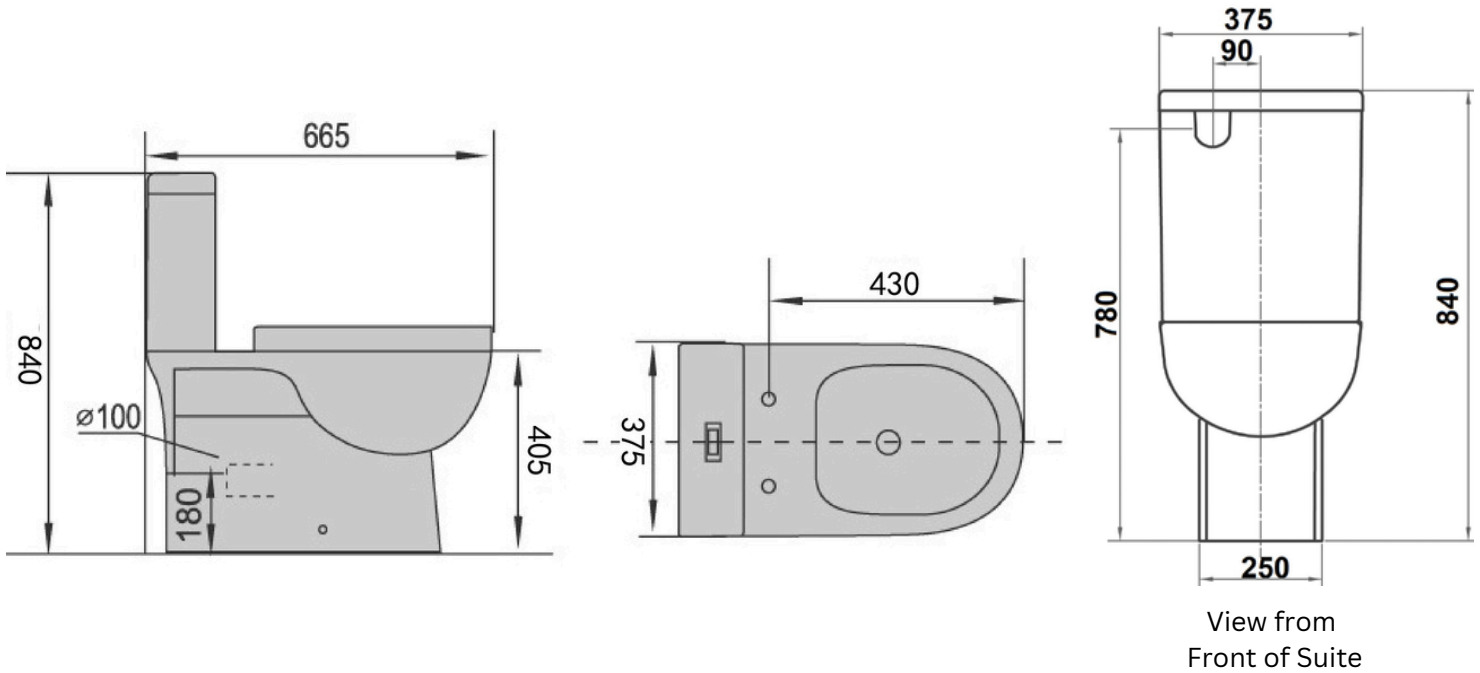

# DUBLIN

SOFT SQUARE  
MODERN SHAPE  
CISTERN

- **BACK TO WALL**
- **SOFT CLOSE SEAT**
- **RECTANGLE CHROME BUTTON**
- **4 STAR WELS 4.5/3L**
- **BOX RIM PAN FOR ALL OVER FLUSHING IN BOWL**

- **70mm TO 160mm SETOUT**
- **DUAL BACK & BTM INLET**
- **CODE 1620874**

# DUBLIN

- COMES WITH PWG001 BEND 1627647

- OPTIONAL PWG003 BEND 1626169 MAX OFFSET CAN BE 240MM

- **BACK TO WALL**
- **SOFT CLOSE SEAT**
- **RECTANGLE BUTTON**
- **4 STAR WELS 4.5/3L**
- **BOX RIM PAN FOR ALL OVER FLUSHING IN BOWL**

- **70mm TO 160mm SETOUT**
- **DUAL BACK & BTM INLET**
- **CODE 1620874**