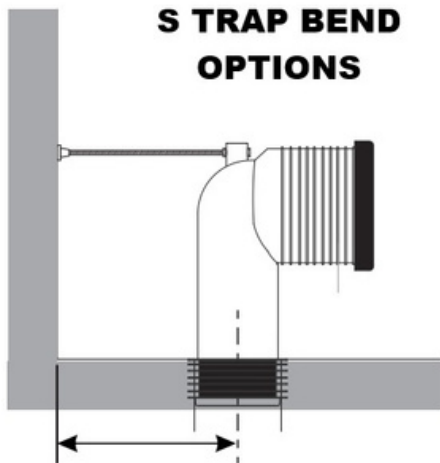

# DUBLIN

SOFT SQUARE  
MODERN SHAPE  
CISTERN

- **BACK TO WALL**
- **SOFT CLOSE SEAT**
- **RECTANGLE CHROME BUTTON**
- **4 STAR WELS 4.5/3L**
- **BOX RIM PAN FOR ALL OVER FLUSHING IN BOWL**

- **70mm TO 160mm SETOUT**
- **DUAL BACK & BTM INLET**
- **CODE 1620874**

# DUBLIN

- COMES WITH PWG001 BEND 1627647

- OPTIONAL PWG003 BEND 1626169 MAX OFFSET CAN BE 240MM

- **BACK TO WALL**
- **SOFT CLOSE SEAT**
- **RECTANGLE BUTTON**
- **4 STAR WELS 4.5/3L**
- **BOX RIM PAN FOR ALL OVER FLUSHING IN BOWL**

- **70mm TO 160mm SETOUT**
- **DUAL BACK & BTM INLET**
- **CODE 1620874**