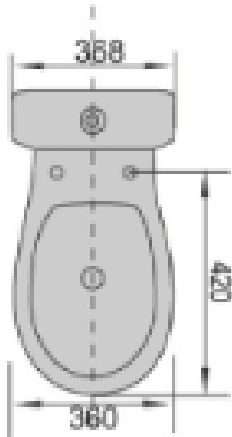

# KENT (S)

- Close Coupled Suite
- Soft Close Seat
- Detachable Seat
- Easy clean
- 140mm S Trap Setout
- Round Button (chrome standard)  
upgrade colours available
- 4.5/3.0L Dual Flush Cistern
- 4 Star WELS Rating

SKU: 1620660

**swan** | bathrooms

swanbathrooms.com.au | 1800 571 060

**Disclaimer:** Dimensions are nominal measurements only and are subject to change without notice.  
Always use physical products for setouts and roughing in, as specification drawings can vary from actual product received.