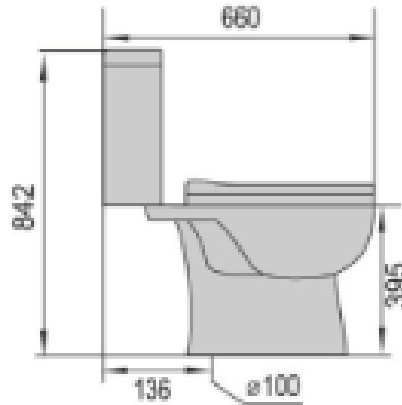

# KENT (S)

- Close Coupled Suite
- Soft Close Seat
- Detachable Seat
- Easy clean
- 140mm S Trap Setout
- Round Button (chrome standard)  
upgrade colours available
- 4.5/3.0L Dual Flush Cistern
- 4 Star WELS Rating

SKU: 1620660

**swan** | bathrooms

swanbathrooms.com.au | 1800 571 060

**Disclaimer:** Dimensions are nominal measurements only and are subject to change without notice.  
Always use physical products for setouts and roughing in, as specification drawings can vary from actual product received.