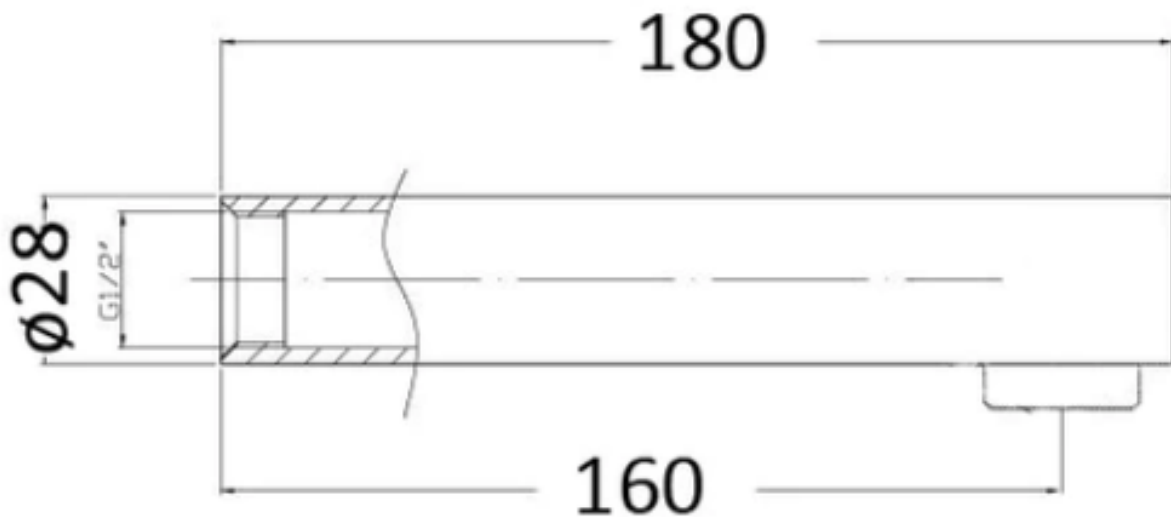

DEMOS 180mm BATH SPOUT

1620382

swan | bathrooms

1800 571 060

www.swanbathrooms.com.au