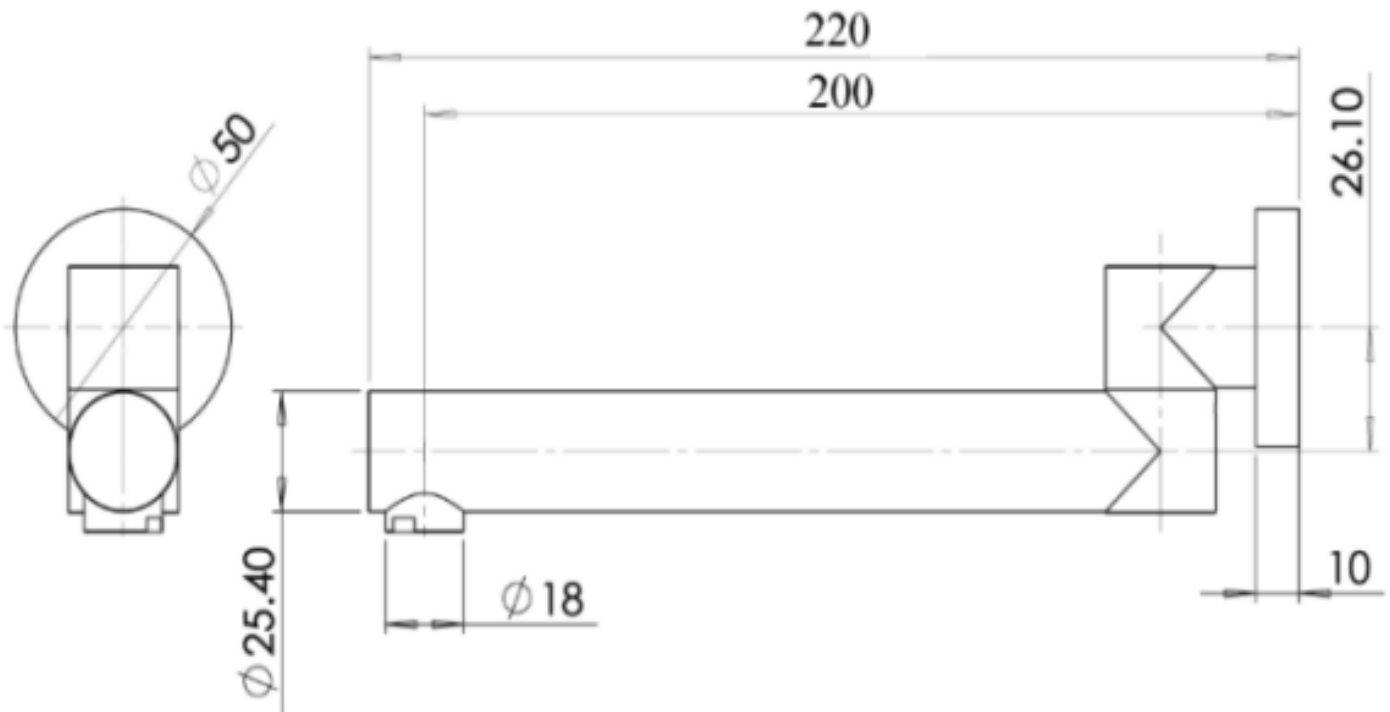

MIMAS BATH SPOUT

1619784

swan | bathrooms

1800 571 060

www.swanbathrooms.com.au