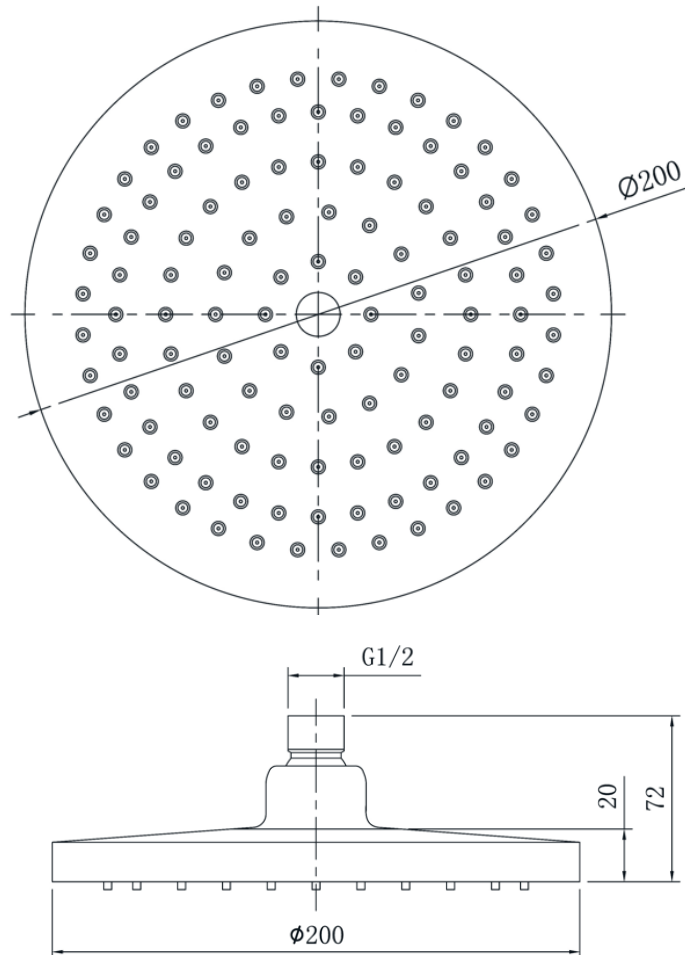

RUSSEL

200 Shower head

- Round 200mm diameter shower head
- 20mm thickness
- Plastic - chrome plated finish
- 3 Star WELS - 8.0/LPM

SKU: 1618188

swan | bathrooms

swanbathrooms.com.au | 1800 571 060

Disclaimer: Dimensions are nominal measurements only and are subject to change without notice.
Always use physical products for setouts and roughing in, as specification drawings can vary from actual product received.