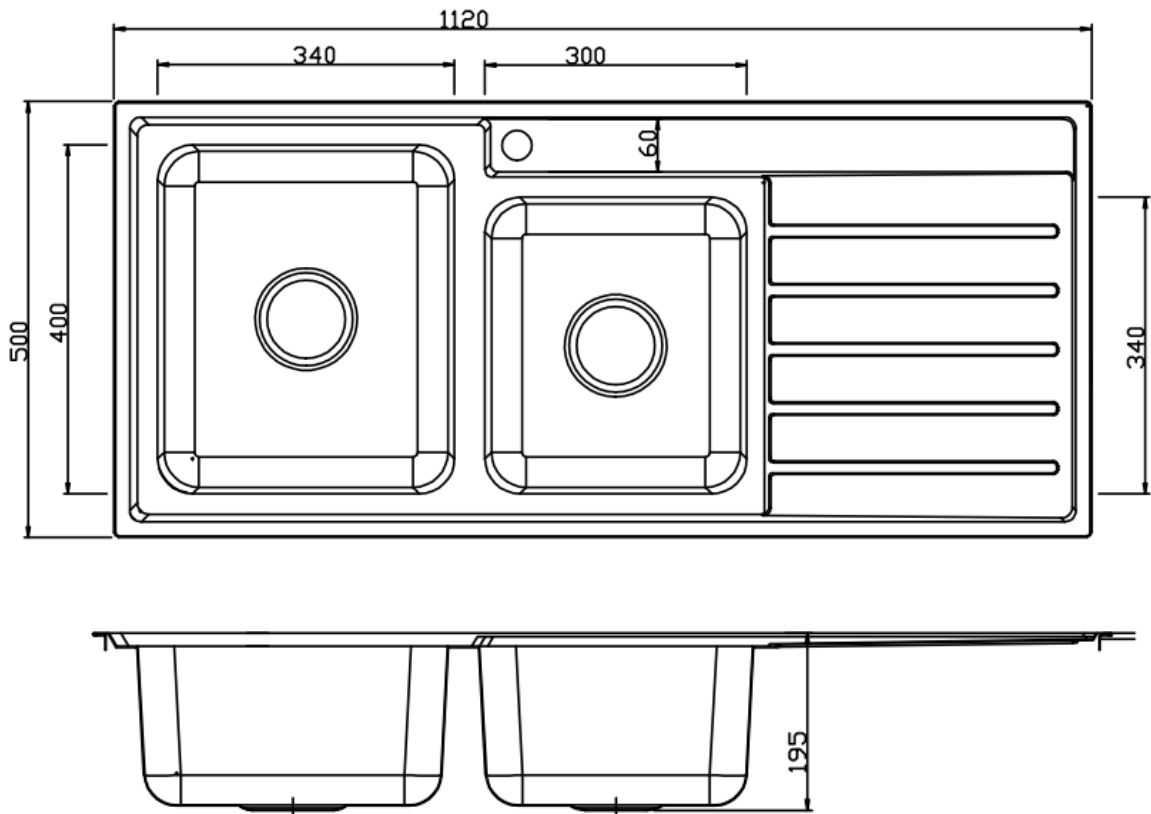

LAXA

INSET SINK 1120

- Modern stainless steel sink - square design
- 1.75 bowl with drainer
- SS304
- 1 tap hole
- 1120L x 500w x 195d

SKU: LHB 1618130

SKU: RHB 1618131

swan | bathrooms

swanbathrooms.com.au | 1800 571 060

Disclaimer: Dimensions are nominal measurements only and are subject to change without notice. Always use physical products for setouts and roughing in, as specification drawings can vary from actual product received.