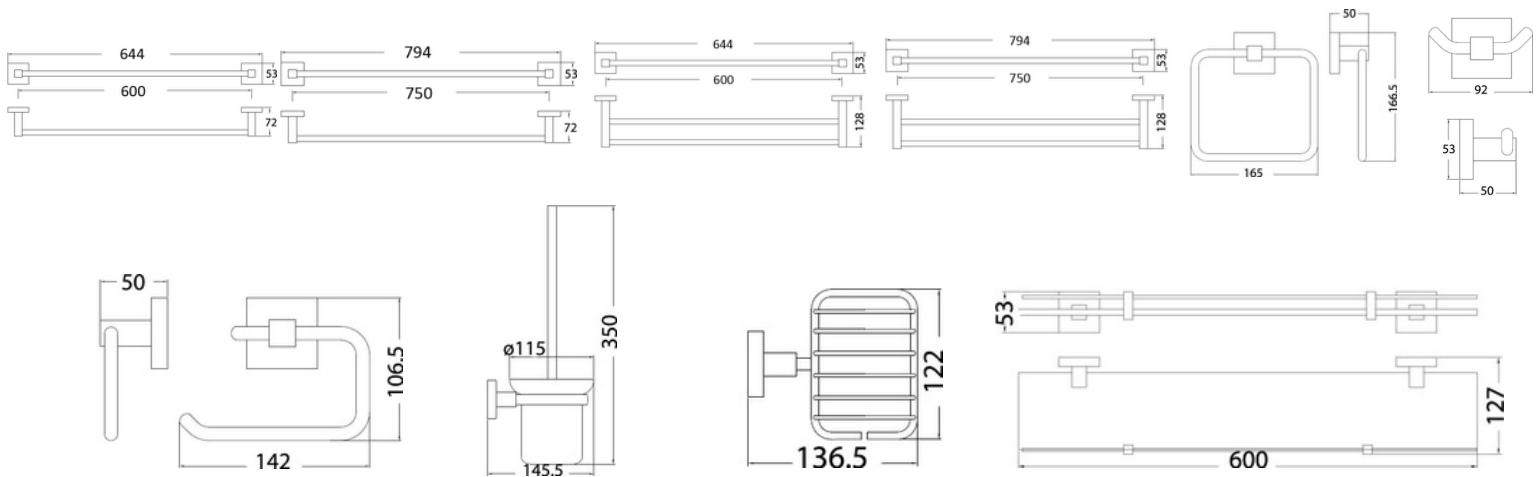

AVA ACCESSORIES

- SINGLE TOWEL RAIL 600MM 1617730
- SINGLE TOWEL RAIL 750MM 1617731
- DOUBLE TOWEL RAIL 600MM 1617732
- DOUBLE TOWEL RAIL 750MM 1617733
- TOWEL RING 1617734
- ROBE HOOK 1617735
- TOILET ROLL HOLDER 1617736
- TOILET BRUSH GLASS 1617737
- SOAP DISH WIRE 1617740
- GLASS SHELF 1617741
- UNCOMPLICATED CLEAN LINES
- BRASS & ZINC ALLOY
- CHROME PLATED FINISH