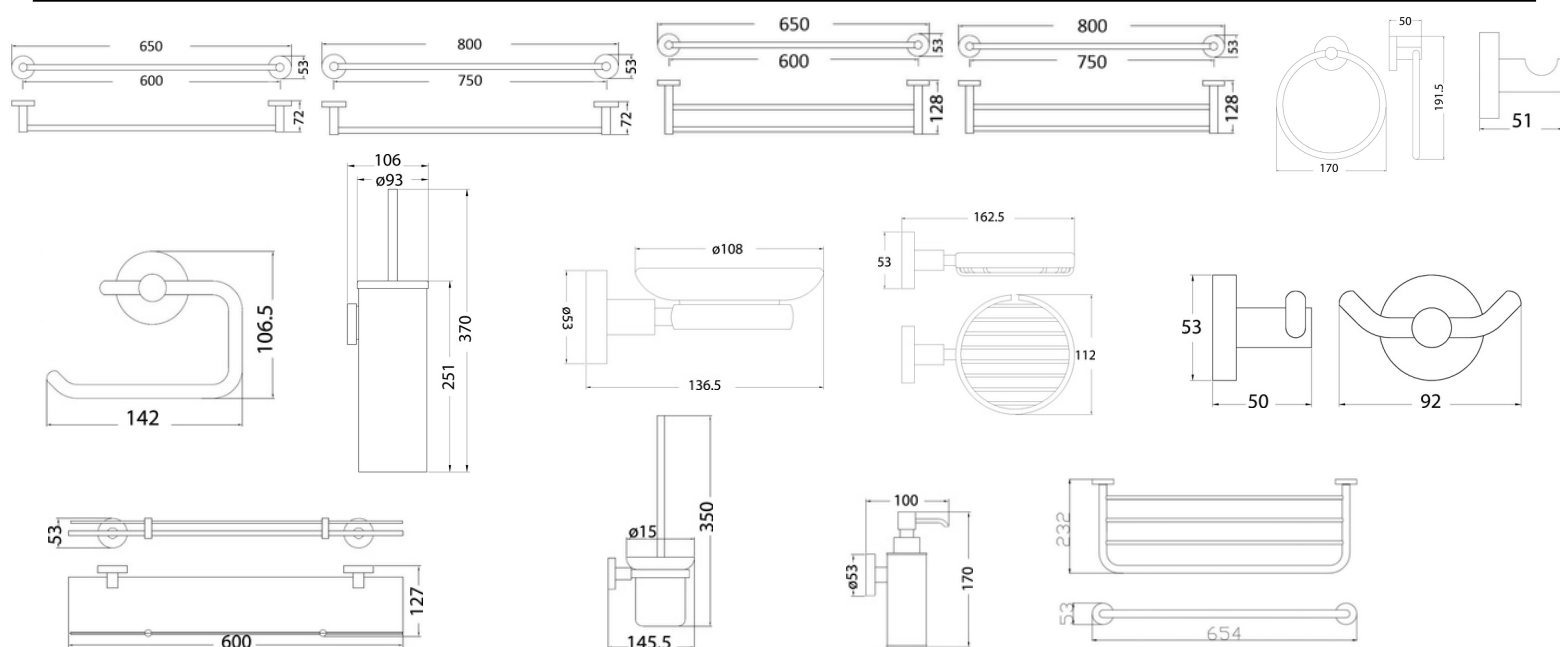

# TIA ACCESSORIES

600MM OR 750MM WIDE RAIL

600MM OR 750MM WIDE RAIL

- SINGLE TOWEL RAIL 600MM 1617713
- SINGLE TOWEL RAIL 750MM 1617714
- DOUBLE TOWEL RAIL 600MM 1617715
- DOUBLE TOWEL RAIL 750MM 1617716
- TOWEL RING 1617717
- ROBE HOOK SINGLE 1617718
- TOILET ROLL HOLDER 1617719
- TOILET BRUSH WALL HUNG 1617720

- SOAP DISH GLASS 1617721
- SOAP DISH WIRE 1617723
- ROBE HOOK DOUBLE 1617724
- GLASS SHELF 1617725
- TOILET BRUSH & GLASS HOLDER 1617727
- SOAP DISPENSOR 1617728
- TOWEL RACK 654 X 232MM 1617729

- UNCOMPLICATED CLEAN LINES
- BRASS & ZINC ALLOY
- CHROME PLATED FINISH