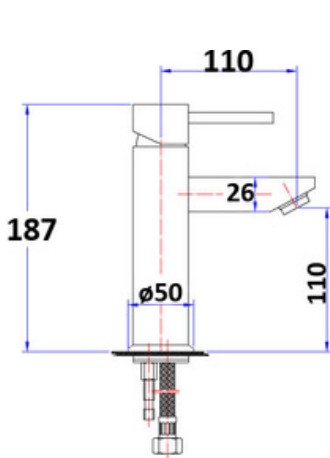

SHOWER /
BATH MIXER
DIVERTOR
1617372

CARE HANDLE
SUITES 35MM CARTRIDGE
175MM LENGTH
1640967

BASIN MIXER
1617367
5 STAR 6LPM

BASIN MIXER
SWIVEL
GOOSENECK
1617373
5 STAR 6LPM

BASIN MIXER
HI RISE
VESSEL
1656479
5 STAR 6LPM

- STYLISH PIN LEVER DESIGN
- 35MM MINIMAL CARTRIDGE DESIGN

- SUITABLE FOR MAINS PRESSURE INSTALLATION
- AVAILABLE IN MATTE BLACK ALSO

HUSS RANGE

ISSUE DATE
18.4.24

SINK / LAUNDRY
GOOSENECK MIXER
1617368
SWIVEL SPOUT

SINK / LAUNDRY
SQUARE MIXER
1617369
SWIVEL SPOUT

SHOWER /
BATH MIXER
112MM DIA
COVERPLATE
1636861

SHOWER /
BATH MIXER
72MM DIA
COVERPLATE
1636862

SHOWER /
BATH MIXER
DIVERTOR
1617372

BASIN MIXER
1617367

BASIN MIXER
SWIVEL
GOOSENECK
1617373