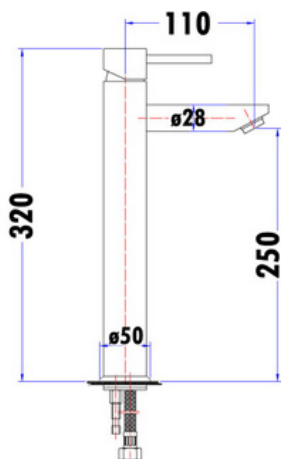

SHOWER /
BATH MIXER
DIVERTOR
1617372

CARE HANDLE
SUITES 35MM CARTRIDGE
175MM LENGTH
1640967

BASIN MIXER
1617367
5 STAR 6LPM

BASIN MIXER
SWIVEL
GOOSENECK
1617373
5 STAR 6LPM

BASIN MIXER
HI RISE
VESSEL
1656479
5 STAR 6LPM

- STYLISH PIN LEVER DESIGN
- 35MM MINIMAL CARTRIDGE DESIGN

- SUITABLE FOR MAINS PRESSURE INSTALLATION
- AVAILABLE IN MATTE BLACK ALSO

HUSS RANGE

ISSUE DATE
18.4.24

SINK / LAUNDRY
GOOSENECK MIXER
1617368
SWIVEL SPOUT

SINK / LAUNDRY
SQUARE MIXER
1617369
SWIVEL SPOUT

SHOWER /
BATH MIXER
112MM DIA
COVERPLATE
1636861

SHOWER /
BATH MIXER
72MM DIA
COVERPLATE
1636862

SHOWER /
BATH MIXER
DIVERTOR
1617372

BASIN MIXER
1617367

BASIN MIXER
SWIVEL
GOOSENECK
1617373

BASIN MIXER
HI RISE
VESSEL
1656479