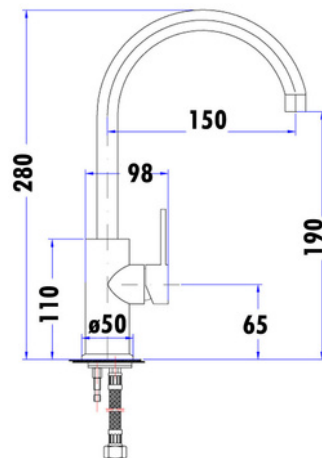

SHOWER /
BATH MIXER
DIVERTOR
1617372

CARE HANDLE
SUITES 35MM CARTRIDGE
175MM LENGTH
1640967

BASIN MIXER
1617367
5 STAR 6LPM

BASIN MIXER
SWIVEL
GOOSENECK
1617373
5 STAR 6LPM

BASIN MIXER
HI RISE
VESSEL
1656479
5 STAR 6LPM

- STYLISH PIN LEVER DESIGN
- 35MM MINIMAL CARTRIDGE DESIGN

- SUITABLE FOR MAINS PRESSURE INSTALLATION
- AVAILABLE IN MATTE BLACK ALSO

HUSS RANGE

ISSUE DATE
18.4.24

SINK / LAUNDRY
GOOSENECK MIXER
1617368
SWIVEL SPOUT

SINK / LAUNDRY
SQUARE MIXER
1617369
SWIVEL SPOUT

SHOWER /
BATH MIXER
112MM DIA
COVERPLATE
1636861

SHOWER /
BATH MIXER
72MM DIA
COVERPLATE
1636862

SHOWER /
BATH MIXER
DIVERTOR
1617372

BASIN MIXER
1617367

BASIN MIXER
SWIVEL
GOOSENECK
1617373