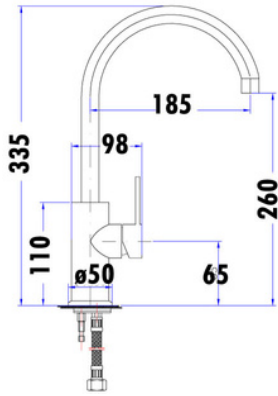

SHOWER /
BATH MIXER
DIVERTOR
1617372

CARE HANDLE
SUITES 35MM CARTRIDGE
175MM LENGTH
1640967

BASIN MIXER
1617367
5 STAR 6LPM

BASIN MIXER
SWIVEL
GOOSENECK
1617373
5 STAR 6LPM

BASIN MIXER
HI RISE
VESSEL
1656479
5 STAR 6LPM

- STYLISH PIN LEVER DESIGN
- 35MM MINIMAL CARTRIDGE DESIGN

- SUITABLE FOR MAINS PRESSURE INSTALLATION
- AVAILABLE IN MATTE BLACK ALSO

HUSS RANGE

ISSUE DATE
18.4.24

SINK / LAUNDRY
GOOSENECK MIXER
1617368
SWIVEL SPOUT