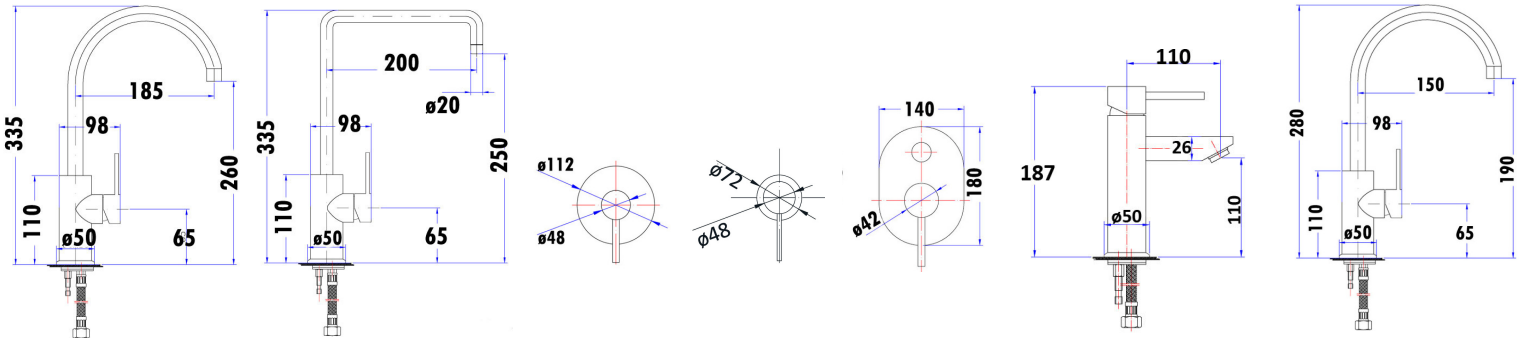

RANGE

SINK / LAUNDRY
GOOSENECK MIXER
1617368
SWIVEL SPOUT
5 STAR 6LPM

SINK / LAUNDRY
SQUARE MIXER
1617369
SWIVEL SPOUT
5 STAR 6LPM

MINI COVERPLATE

SHOWER /
BATH MIXER
112MM DIA
COVERPLATE
1636861

SHOWER /
BATH MIXER
72MM DIA
COVERPLATE
1636862

SHOWER /
BATH MIXER
DIVERTOR
1617372

CARE HANDLE
SUITES 35MM CARTRIDGE
175MM LENGTH
1640967

BASIN MIXER
1617367
5 STAR 6LPM

BASIN MIXER
SWIVEL
GOOSENECK
1617373
5 STAR 6LPM

- STYLISH PIN LEVER DESIGN
- 35MM MINIMAL CARTRIDGE DESIGN
- 8 YEAR REPLACEMENT CARTRIDGE
- SUITABLE FOR MAINS PRESSURE INSTALLATION