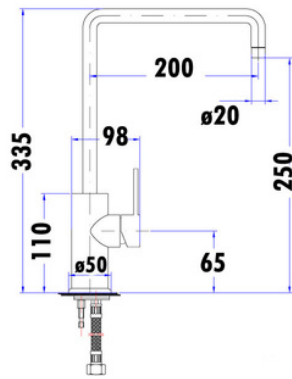

SHOWER /
BATH MIXER
DIVERTOR
1617372

CARE HANDLE
SUITES 35MM CARTRIDGE
175MM LENGTH
1640967

BASIN MIXER
1617367
5 STAR 6LPM

BASIN MIXER
SWIVEL
GOOSENECK
1617373
5 STAR 6LPM

BASIN MIXER
HI RISE
VESSEL
1656479
5 STAR 6LPM

- STYLISH PIN LEVER DESIGN
- 35MM MINIMAL CARTRIDGE DESIGN

- SUITABLE FOR MAINS PRESSURE INSTALLATION
- AVAILABLE IN MATTE BLACK ALSO

HUSS RANGE

ISSUE DATE
18.4.24

SINK / LAUNDRY
GOOSENECK MIXER
1617368
SWIVEL SPOUT