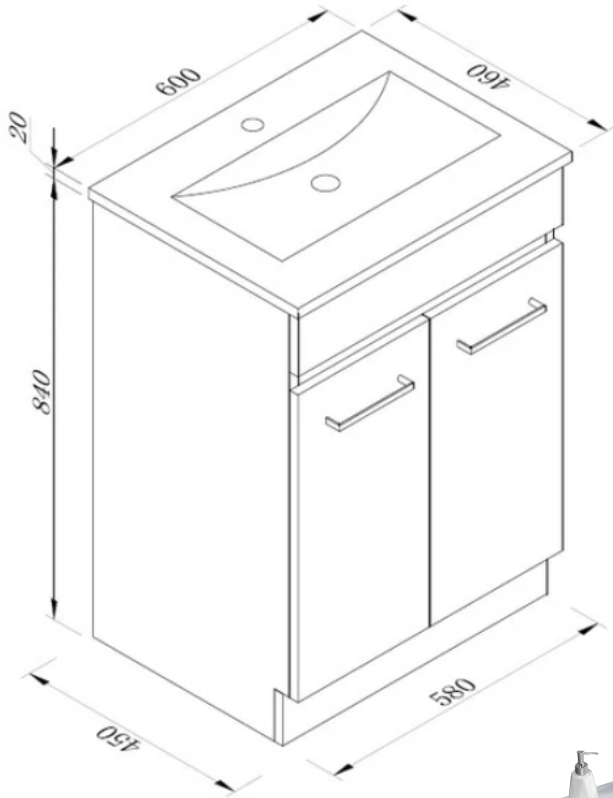

METIS

600 VANITY

- Gloss white 2 door vanity - soft close
- 600w x 460d x 860h
- Ceramic gloss white top/basin - with overflow
- 1 tap hole
- Includes: 1 x adjustable shelf
- brushed chrome handles
- 32mm waste - sold separately

SKU: 1616940

swan | bathrooms

swanbathrooms.com.au | 1800 571 060

Disclaimer: Dimensions are nominal measurements only and are subject to change without notice. Always use physical products for setouts and roughing in, as specification drawings can vary from actual product received.