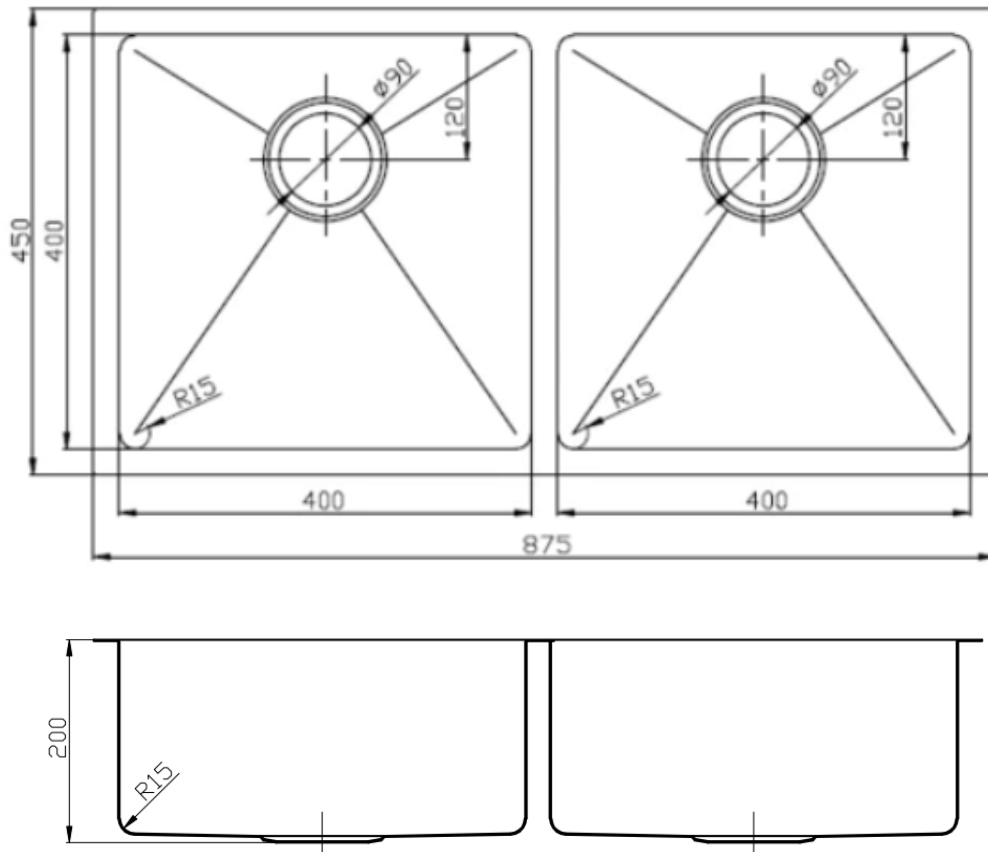

ROMA

INSET/UNDERMOUNT SINK

- Modern style lazer cut sink - flat edges
- Double BOWL - Stainless steel - SS304 - 1.2mm
- R15 corners
- No tap hole
- 875w x 450h overall x 200 deep

SKU: 1614140

swan | bathrooms

swanbathrooms.com.au | 1800 571 060

Disclaimer: Dimensions are nominal measurements only and are subject to change without notice.
Always use physical products for setouts and roughing in, as specification drawings can vary from actual product received.