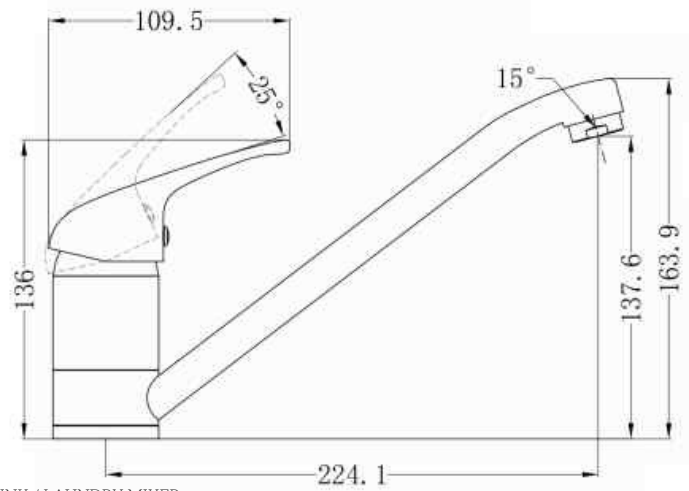

# CLASSIC RANGE

BASIN MIXER  
1626139

BASIN MIXER SWIVEL  
150MM REACH  
1626140

CARE LEVER ONLY  
EASILY REPLACE A CLASSIC  
HANDLE WITH THIS  
CARE OPTION  
105818

SINK / LAUNDRY MIXER  
1626138  
4 STAR 7.5LPM

SHOWER /  
BATH MIXER  
140MM DIA COVERPLATE  
1626141

DIVERTOR SHOWER /  
BATH MIXER  
150MM DIA COVERPLATE  
1626142

Disclaimer: Products in this specification manual must by regulation be installed by licensed and registered trade people. The manufacturer/distributor reserves the right to vary specifications or delete models from their range without prior notification. Dimensions and set-outs listed are correct at time of publication however the manufacturer/distributor takes no responsibility for printing errors.