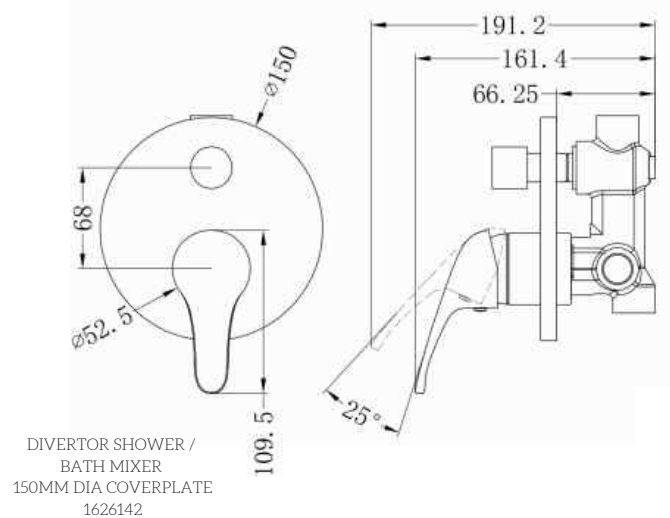

# CLASSIC RANGE

BASIN MIXER  
1626139

BASIN MIXER SWIVEL  
150MM REACH  
1626140

CARE LEVER ONLY  
EASILY REPLACE A CLASSIC  
HANDLE WITH THIS  
CARE OPTION  
105818

SINK / LAUNDRY MIXER  
1626138  
4 STAR 7.5LPM

SHOWER /  
BATH MIXER  
140MM DIA COVERPLATE  
1626141

DIVERTOR SHOWER /  
BATH MIXER  
150MM DIA COVERPLATE  
1626142

Disclaimer: Products in this specification manual must by regulation be installed by licensed and registered trade people. The manufacturer/distributor reserves the right to vary specifications or delete models from their range without prior notification. Dimensions and set-outs listed are correct at time of publication however the manufacturer/distributor takes no responsibility for printing errors.