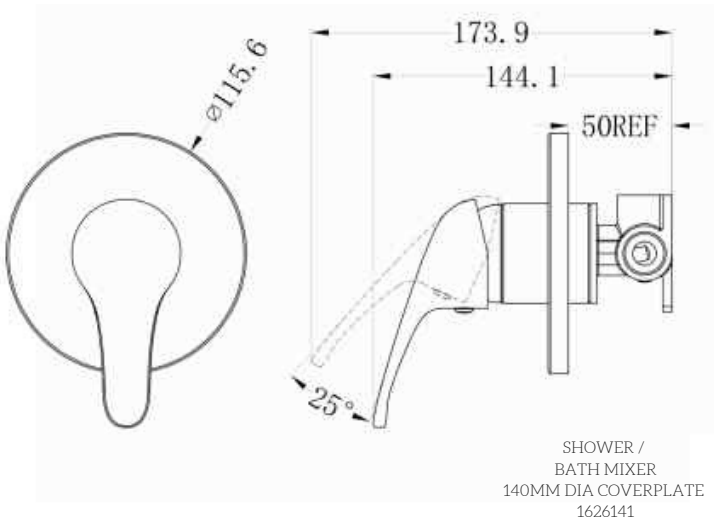

# CLASSIC RANGE

BASIN MIXER  
1626139

BASIN MIXER SWIVEL  
150MM REACH  
1626140

CARE LEVER ONLY  
EASILY REPLACE A CLASSIC  
HANDLE WITH THIS  
CARE OPTION  
105818

SINK / LAUNDRY MIXER  
1626138  
4 STAR 7.5LPM

SHOWER /  
BATH MIXER  
140MM DIA COVERPLATE  
1626141

DIVERTOR SHOWER /  
BATH MIXER  
150MM DIA COVERPLATE  
1626142

Disclaimer: Products in this specification manual must by regulation be installed by licensed and registered trade people. The manufacturer/distributor reserves the right to vary specifications or delete models from their range without prior notification. Dimensions and set-outs listed are correct at time of publication however the manufacturer/distributor takes no responsibility for printing errors.