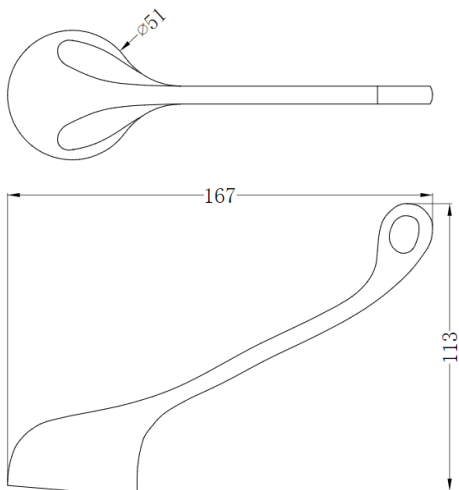

SHOWER /  
BATH MIXER  
140MM DIA COVERPLATE  
1626141

DIVERTOR SHOWER /  
BATH MIXER  
150MM DIA COVERPLATE  
1626142

SINK / LAUNDRY MIXER  
1626138  
4 STAR 7.5LPM

- NEOPEARL AERATOR
- DURABLE 40MM CARTRIDGE
- 10 YEAR REPLACEMENT CARTRIDGE
- SUITABLE FOR MAINS PRESSURE INSTALLATION
- PEX "NO BURST" HOSES

MEASUREMENTS ARE GUIDE ONLY  
ALLOW FOR +/- VARIATIONS  
HAVE ACTUAL ITEM ONSITE BEFORE COMMENCING WORKS

# CLASSIC RANGE

BASIN MIXER  
1626139

BASIN MIXER SWIVEL  
150MM REACH  
1626140

CARE LEVER ONLY  
EASILY REPLACE A CLASSIC  
HANDLE WITH THIS  
CARE OPTION  
105818

SINK / LAUNDRY MIXER  
1626138  
4 STAR 7.5LPM

SHOWER /  
BATH MIXER  
140MM DIA COVERPLATE  
1626141

DIVERTOR SHOWER /  
BATH MIXER  
150MM DIA COVERPLATE  
1626142

Disclaimer: Products in this specification manual must by regulation be installed by licensed and registered trade people. The manufacturer/distributor reserves the right to vary specifications or delete models from their range without prior notification. Dimensions and set-outs listed are correct at time of publication however the manufacturer/distributor takes no responsibility for printing errors.