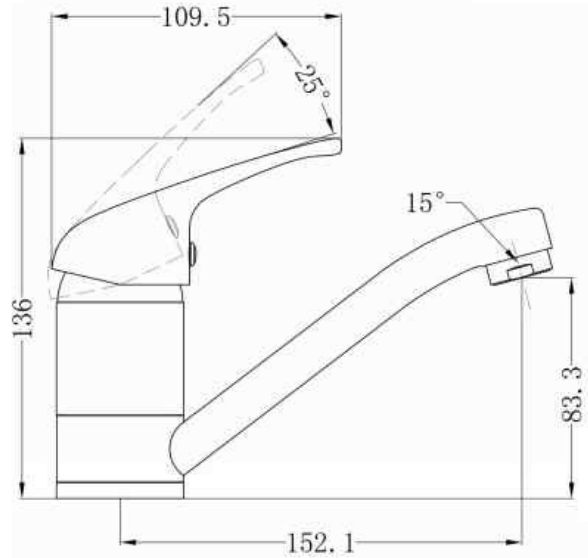

BASIN MIXER SWIVEL
150MM REACH
1626140