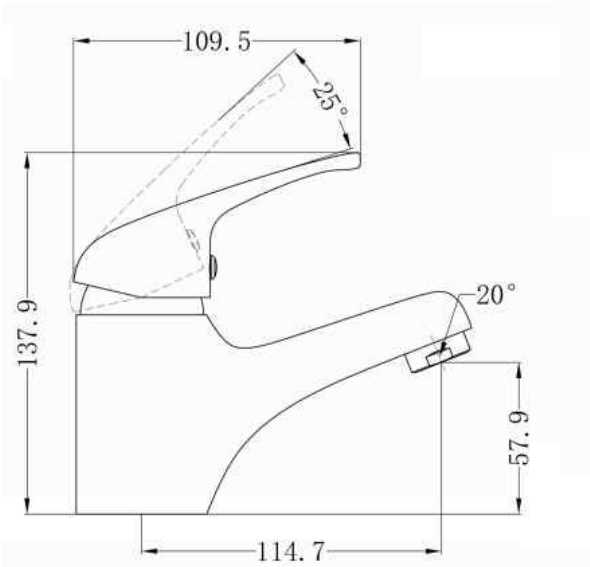

CLASSIC RANGE

BASIN MIXER
1626139